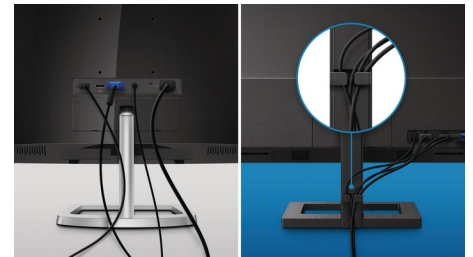

Cable management

Cable management is an intimate design that maintains tidy workspace by organizing cables and wires required for the operation of a display device.