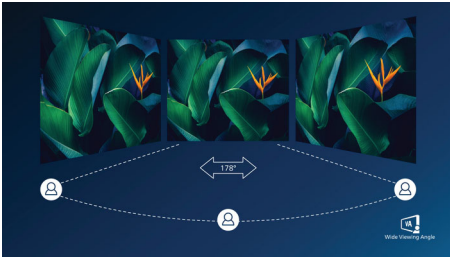

Superb Picture Quality

- VA display delivers awesome images with wide viewing angles
- 16:9 Full HD display for crisp detailed images
- 1ms (MPRT) fast response for crisp image and smooth gameplay
- SmartContrast for rich black details
- SmartImage game mode optimized for gamers

PHILIPS

Full HD LCD monitor
3000 series 32 (31.5" / 80 cm diag.), 1920 x 1080 (Full HD)

32E1N3100LA/75

Highlights

VA display

Philips VA LED display uses an advanced multi-domain vertical alignment technology which gives you super-high static contrast ratios for extra vivid and bright images. While standard office applications are handled with ease, it is especially suitable for photos, web-browsing, movies, gaming, and demanding graphical applications. It's optimized pixel management technology gives you 178/178 degree extra wide viewing angle, resulting in crisp images.