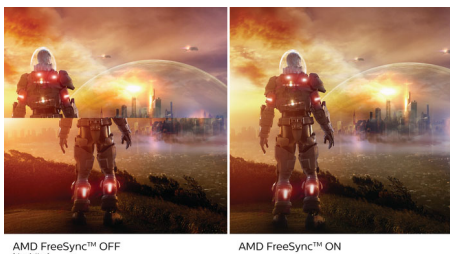

Ultra-smooth gaming

Gaming shouldn't be a choice between choppy gameplay or broken frames. With the new Philips monitor it doesn't have to be. Get fluid, artifact-free performance at virtually any framerate with AMD FreeSync™ technology, smooth quick refresh and ultra-fast response time.