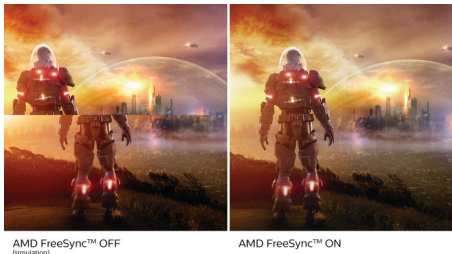

Curved UltraWide LCD display
Momentum 34" (86.36 cm), 3440 x 1440 (WQHD)

Highlights

Curved display design

Desktop monitors offer a personal user experience, which suits a curve design very well. The curved screen provides a pleasant yet subtle immersion effect, which focuses on you at the center of your desk.

AMD FreeSync™ Premium

Gaming shouldn't be a choice between choppy gameplay or broken frames. AMD FreeSync™ Premium equips serious gamers with a fluid, tear-free gameplay experience at peak performance. There are no compromises, game confidently with a high refresh rate, low framerate compensation, and low latency.