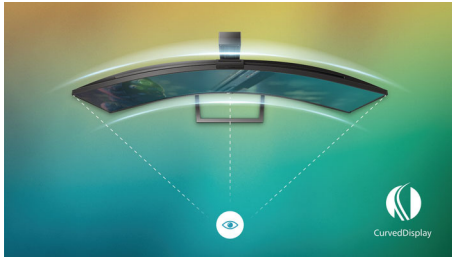

Features designed for gamers needs

- MultiView enables simultaneous dual connection and view
- Less eye fatigue with Flicker-free technology
- Tilt and height-adjust for an ideal viewing position

PHILIPS

Curved UltraWide LCD display
Momentum 34" (86.36 cm), 3440 x 1440 (WQHD)

Highlights

Curved display design

Desktop monitors offer a personal user experience, which suits a curve design very well. The curved screen provides a pleasant yet subtle immersion effect, which focuses on you at the center of your desk.