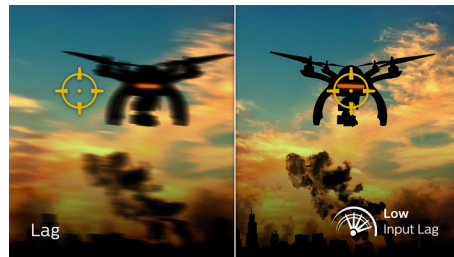

Low Input Lag

Input lag is the amount of time that elapses between performing an action with connected devices and seeing the result on screen. Low input lag reduces the time delay between entering a command from your devices to

345M2CRZ/67

monitor, greatly improve on playing twitch-sensitive video games, particularly important to whom plays fast-paced, competitive games.