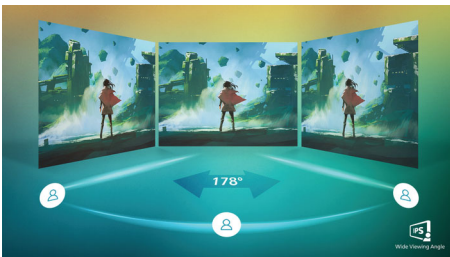

IPS technology

IPS displays use an advanced technology which gives you extra wide viewing angles of 178/178 degree, making it possible to view the display from almost any angle. Unlike standard TN panels, IPS displays gives you remarkably crisp images with vivid colors, making it ideal not only for Photos, movies and web browsing, but also for professional applications which demand color accuracy and consistent brightness at all times.