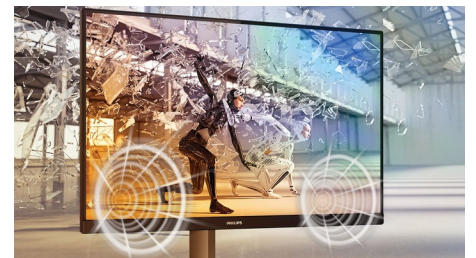

Ultra Wide-Color Technology

Ultra Wide-Color Technology delivers a wider spectrum of colors for a more brilliant picture. Ultra Wide-Color wider "color gamut" produces more natural-looking greens, vivid reds and deeper blues. Bring, media entertainment, images, and even productivity more alive and vivid colors from Ultra Wide-Color Technology.

DTS Sound™

DTS Sound is an audio processing solution designed to optimize the playback of music, movies, streaming and games on the PC regardless of form factors. DTS Sound enables an immersive virtual surround sound experience, complete with rich bass and dialog enhancement and maximized volume levels free of any clipping or distortion.