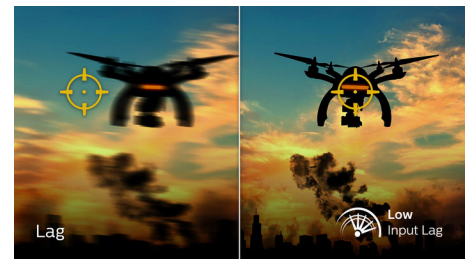

Low Input Lag

Input lag is the amount of time that elapses between performing an action with connected devices and seeing the result on screen. Low input lag reduces the time delay between entering a command from your devices to monitor, greatly improve on playing twitch-sensitive video games, particularly important to whom plays fast-paced, competitive games.