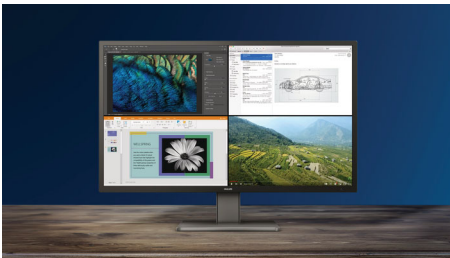

Philips Momentum
43" HDR display with
Ambiglow

Momentum

43 (42.51" / 108 cm diag.)
3840 x 2160 (4K UHD)

436M6VBRAB

Get in the moment

The Momentum display with HDR and immersive Ambiglow lighting brings you to experience a new level of entertainment immersion. HDR technology with an expansive UHD display gives impeccable picture quality to reveal fine details.

Designed for the way you work

- All your connections through one USB-C cable
- USB 3.0 Hub for convenient access and fast charging

PHILIPS

Highlights

UltraClear 4K UHD Resolution

These Philips displays utilize high performance panels to deliver UltraClear, 4K UHD (3840 x 2160) resolution images. Whether you are demanding professional requiring extremely detailed images for CAD solutions, using 3D graphics applications or a financial wizard working on huge spreadsheets, Philips displays will make your images and graphics come alive.

MultiView technology for 4K

Philips MultiView feature on this expansive 4K UHD display enables you to have up to four systems each shown in Full HD on one screen. You can use the Picture-by-Picture (PbP) for monitoring four systems on one screen for control rooms or security. Or for multiple devices like two notebooks side-by-side simultaneously, making collaboration more productive. Or Picture-in-Picture mode (PiP) watching a live football feed from your set-top box, while working on your PC.

High Dynamic Range (HDR)

High Dynamic Range delivers a dramatically different visual experience. With astonishing brightness, incomparable contrast and captivating color, images come to life with much greater brightness while also featuring much deeper, more nuanced darks. It renders a fuller palette of rich new colors never before seen on display, giving you a visual experience that engages your senses and inspires emotions.