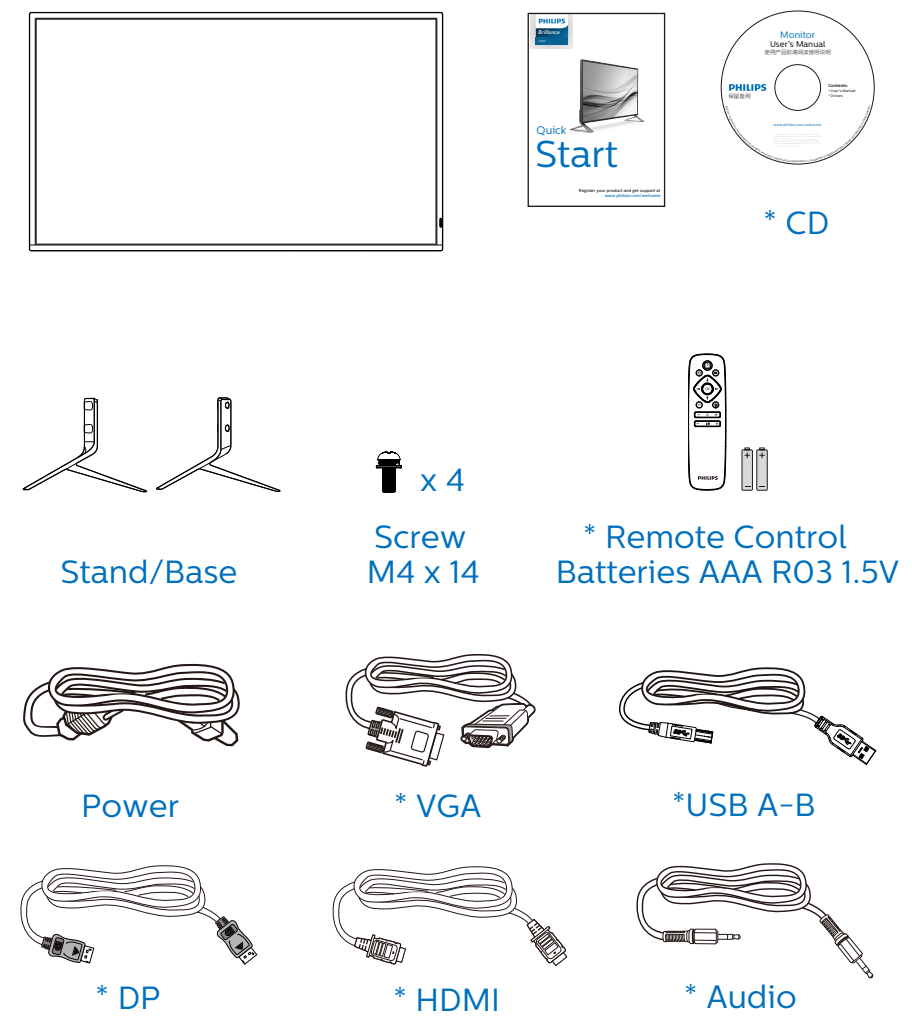

- **EN Need help?**
  Online help: www.philips.com/support
  Go to above online help for the latest SmartControl software.
- **FR Besoin d'Aide ?**
  Aide en ligne: www.philips.com/support
  Rendez-vous sur l'assistance en ligne mentionnée ci-dessus pour obtenir le logiciel SmartControl le plus récent.
- **ES ¿Necesita ayuda?**
  Ayuda en línea: www.philips.com/support
  Vaya a la ayuda en línea de arriba para obtener el software SmartControl más actualizado.
- **DE Benötigen Sie Hilfe?**
  Online-Hilfe: www.philips.com/support
  Rufen Sie für die aktuellste SmartControl-Software die obige Online-Hilfe auf.
- **IT Avete bisogno di aiuto?**
  Guida in linea: www.philips.com/support
  Accedere alla guida online di cui sopra per il software SmartControl più recente.
- **BR Precisa ajuda?**
  Ajuda online: www.philips.com/support
  Vá para a ajuda on-line acima para obter o software SmartControl mais recente.
- **KO 도움이 필요하신가요?**
  온라인 도움말: www.philips.com/support
  온라인 도움말의 최신 SmartControl 소프트웨어로 이동하십시오.
- **SC 需要帮助?**
  在线帮助: www.philips.com/support
  有关最新SmartControl软件, 请转到上面的线上帮助。
- **UK Потребуете допомоги?**
  Підтримка он-лайн: www.philips.com/support
  Найновіше ПЗ SmartControl подано вище у "Допомага онлайн".
- **RU Нужна помощь?**
  Интерактивная справка: www.philips.com/support
  Воспользуйтесь приведенной выше интерактивной справкой к новейшему ПО SmartControl.
- **TR Yardıma ihtiyacınız var mı?**
  Online yardım: www.philips.com/support
  En son SmartControl yazılımı için yukarıdaki çevrimiçi yardımı gidin.
- **HI क्या सहायता की जरूरत है?**
  ऑनलाइन सहायता: www.philips.com/support
  सबसे नया SmartControl सॉफ्टवेयर के लिए ऊपर बताए गए ऑनलाइन सहायता पर जाएं।
- **AR هل تريد المساعدة؟**
  www.philips.com/support
  للمساعدة عبر الإنترنت، انتقل إلى التعليمات عبر الإنترنت أعلاه للحصول على أحدث إصدار من SmartControl برنامج.
- **JP ヘルプが必要ですか?**
  オンラインヘルプ: www.philips.com/support
  最新のSmartControlソフトウェアについては、上記オンラインヘルプにアクセスしてください。