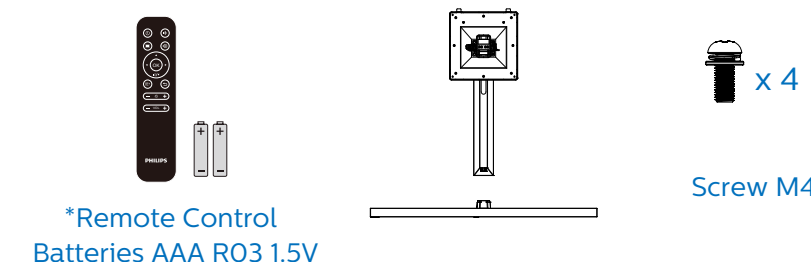

*Remote Control
Batteries AAA R03 1.5V

Screw M4