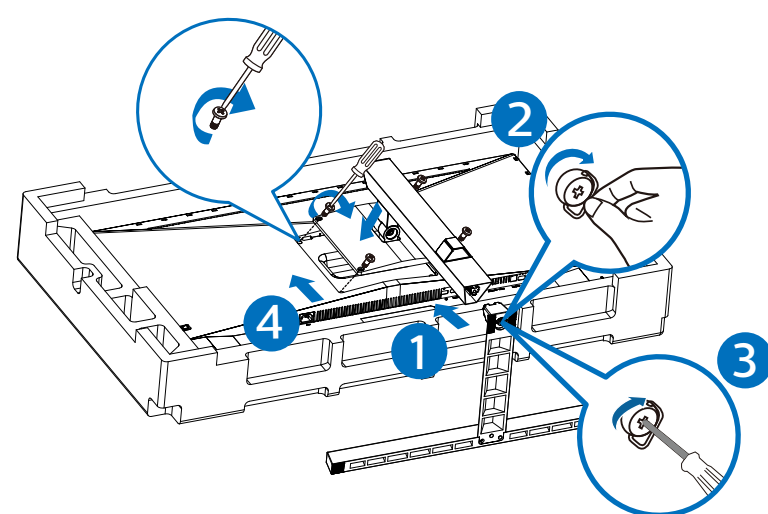

4

5

MultiView	Inputs	SUB SOURCE POSSIBILITY (x1)				
		HDMI-1	HDMI-2	HDMI-3	DisplayPort	USB C
MAIN SOURCE (x1)	HDMI-1	●	●	●	●	●
	HDMI-2	●	●	●	●	●
	HDMI-3	●	●	●	●	●
	DisplayPort	●	●	●	●	●
	USB C	●	●	●	●	●

Register your product and get support at www.philips.com/support

Version: 439MIRQIT
2021 © TOP Victory Investments Ltd. All rights reserved.

HDMI

The terms HDMI, HDMI High-Definition Multimedia Interface, and the HDMI Logo are trademarks or registered trademarks of HDMI Licensing Administrator, Inc.

Printed in China

Q41G43M181332B

www.philips.com

PHILIPS

Momentum

439M1

Quick Start

Register your product and get support at www.philips.com/welcome

*Remote Control
Batteries AAA R03 1.5V

Screw M4

Power

*HDMI

*DP

*USB A-B

*USB C-C

* Different according to region.
Display design may differ from those illustrated.

1

2

USB hub

USB C-C

3

	USB C Gaming	Auto
Language	USB Standby Mode	USB C
USB Settings	KVM	USB up
USB Setting		
Setup