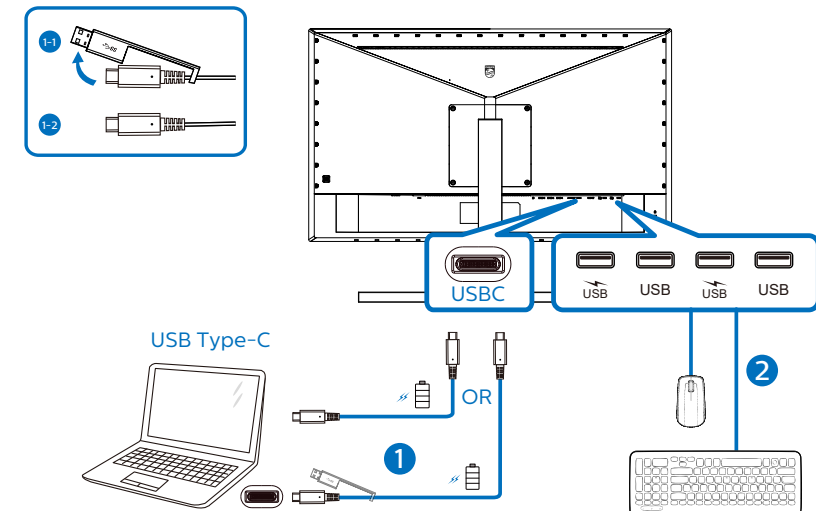

4

5

MultiView	Inputs	SUB SOURCE POSSIBILITY (x1)				
		HDMI-1	HDMI-2	HDMI-3	DisplayPort	USB C
MAIN SOURCE (x1)	HDMI-1	●	●	●	●	●
	HDMI-2	●	●	●	●	●
	HDMI-3	●	●	●	●	●
	DisplayPort	●	●	●	●	●
	USB C	●	●	●	●	●

Register your product and get support at www.philips.com/support

Version: 439MIRQIT
2021 © TOP Victory Investments Ltd. All rights reserved.

HDMI

The terms HDMI, HDMI High-Definition Multimedia Interface, and the HDMI Logo are trademarks or registered trademarks of HDMI Licensing Administrator, Inc.

Printed in China

Q41G43M181332B

www.philips.com

PHILIPS

Momentum

439M1

Quick Start

Register your product and get support at www.philips.com/welcome

*Remote Control
Batteries AAA R03 1.5V

Screw M4

Power

*HDMI

*DP

*USB A-B

*USB C-C

* Different according to region.
Display design may differ from those illustrated.

1

2

USB hub

USB C-C

3

	USB C Gaming	Auto
Language	USB Standby Mode	USB C
USB Settings	KVM	USB up
USB Setting		
Setup