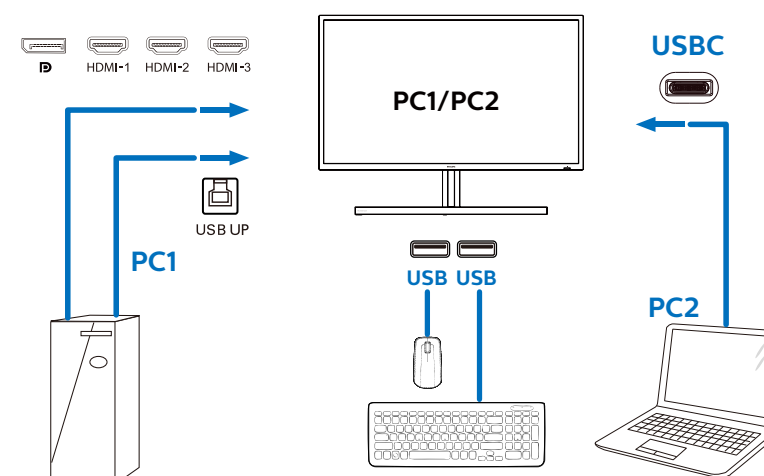

4

5

MultiView	Inputs	SUB SOURCE POSSIBILITY (x1)				
		HDMI-1	HDMI-2	HDMI-3	DisplayPort	USB C
MAIN SOURCE (x1)	HDMI-1	●	●	●	●	●
	HDMI-2	●	●	●	●	●
	HDMI-3	●	●	●	●	●
	DisplayPort	●	●	●	●	●
	USB C	●	●	●	●	●

Register your product and get support at www.philips.com/support

Version: 439MIRQIT
2021 © TOP Victory Investments Ltd. All rights reserved.

HDMI

The terms HDMI, HDMI High-Definition Multimedia Interface, and the HDMI Logo are trademarks or registered trademarks of HDMI Licensing Administrator, Inc.

Printed in China

Q41G43M181332B

www.philips.com

PHILIPS

Momentum

439M1

Quick Start

Register your product and get support at www.philips.com/welcome

*Remote Control
Batteries AAA R03 1.5V

Screw M4

Power

*HDMI

*DP

*USB A-B

*USB C-C

* Different according to region.
Display design may differ from those illustrated.

1

2

USB hub

USB C-C

3

	USB C Gaming	Auto
Language	USB Standby Mode	USB C
USB Settings	KVM	USB up
USB Setting		
Setup