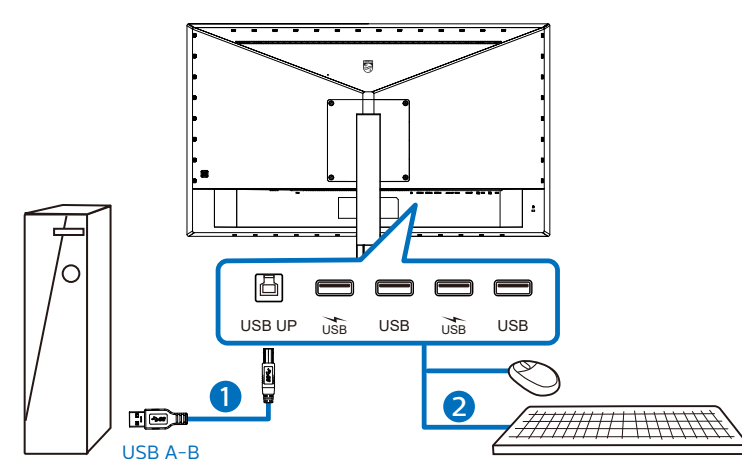

4

5

MultiView	Inputs	SUB SOURCE POSSIBILITY (x1)				
		HDMI-1	HDMI-2	HDMI-3	DisplayPort	USB C
MAIN SOURCE (x1)	HDMI-1	●	●	●	●	●
	HDMI-2	●	●	●	●	●
	HDMI-3	●	●	●	●	●
	DisplayPort	●	●	●	●	●
	USB C	●	●	●	●	●

Register your product and get support at www.philips.com/support

Version: 439MIRQIT
2021 © TOP Victory Investments Ltd. All rights reserved.

HDMI

The terms HDMI, HDMI High-Definition Multimedia Interface, and the HDMI Logo are trademarks or registered trademarks of HDMI Licensing Administrator, Inc.

Printed in China

Q41G43M181332B

www.philips.com

PHILIPS

Momentum

439M1

Quick Start

Register your product and get support at www.philips.com/welcome

*Remote Control
Batteries AAA R03 1.5V

Screw M4

Power

*HDMI

*DP

*USB A-B

*USB C-C

* Different according to region.
Display design may differ from those illustrated.

1

2

USB hub

USB C-C

3

	USB C Gaming	Auto
Language	USB Standby Mode	USB C
USB Settings	KVM	USB up
USB Setting		
Setup