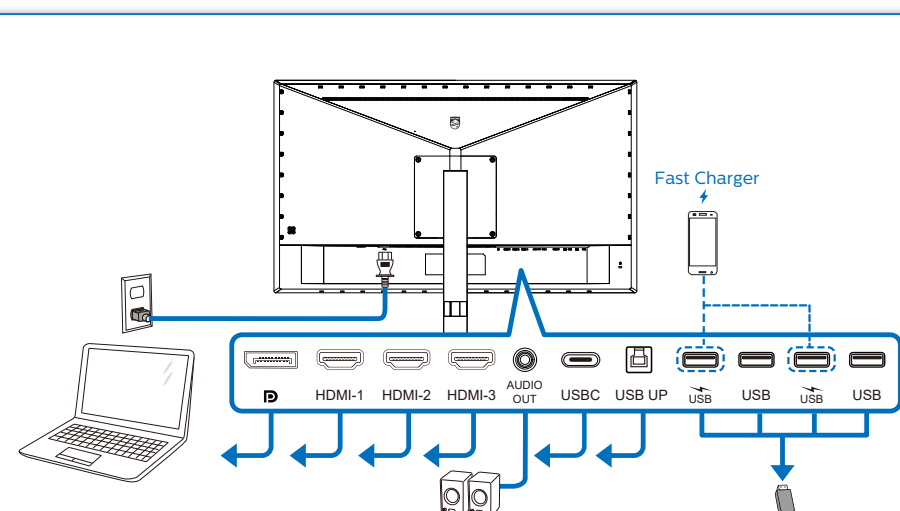

4

5

MultiView	Inputs	SUB SOURCE POSSIBILITY (x1)				
		HDMI-1	HDMI-2	HDMI-3	DisplayPort	USB C
MAIN SOURCE (x1)	HDMI-1	●	●	●	●	●
	HDMI-2	●	●	●	●	●
	HDMI-3	●	●	●	●	●
	DisplayPort	●	●	●	●	●
	USB C	●	●	●	●	●

Register your product and get support at www.philips.com/support

Version: 439MIRQIT
2021 © TOP Victory Investments Ltd. All rights reserved.

HDMI

The terms HDMI, HDMI High-Definition Multimedia Interface, and the HDMI Logo are trademarks or registered trademarks of HDMI Licensing Administrator, Inc.

Printed in China

Q41G43M181332B

www.philips.com

PHILIPS

Momentum

439M1

Quick Start

Register your product and get support at www.philips.com/welcome

*Remote Control
Batteries AAA R03 1.5V

Screw M4

Power

*HDMI

*DP

*USB A-B

*USB C-C

* Different according to region.
Display design may differ from those illustrated.

1

2

USB hub

USB C-C

3

	USB C Gaming	Auto
Language	USB Standby Mode	USB C
USB Settings	KVM	USB up
USB Setting		
Setup