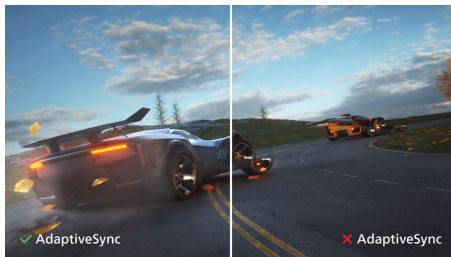

Adaptive-Sync technology

Gaming shouldn't be a choice between choppy gameplay or broken frames. Get fluid, artifact-free performance at virtually any framerate with Adaptive-Sync technology, smooth quick refresh and ultra-fast response time.