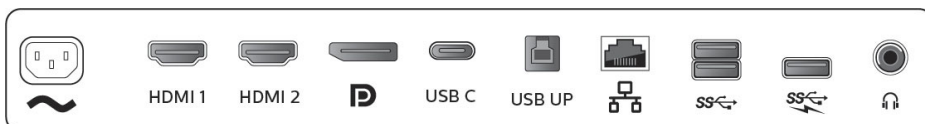

Accessories

- Included Accessories: Philips RC6 remote control

Issue date 2023-03-23

Version: 10.0.1

12 NC: 8670 001 57391
UPC: 6 09585 25242 4

© 2023 Koninklijke Philips N.V.
All Rights reserved.

Specifications are subject to change without notice.
Trademarks are the property of Koninklijke Philips N.V.
or their respective owners.