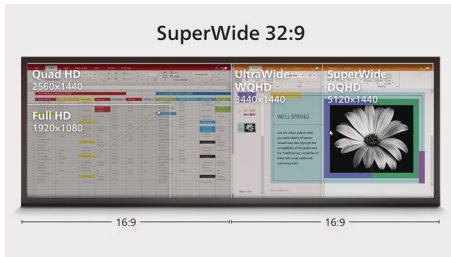

reddot award 2018
winner

PHILIPS

32:9 SuperWide curved LCD display
P Line 49 (48.8" / 124 cm diag.), 5120 x 1440 (Dual QHD)

499P9H1/11

Highlights

32:9 SuperWide

32:9 SuperWide 49" screen, with 5120 x 1440 resolution, is designed to replace multiscreen setups for massive wide view. It's like having two 27" 16:9 Quad HD displays side-by-side. SuperWide monitors offer screen area of dual monitors without the complicated setup.