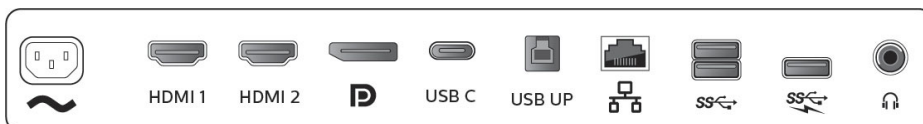

Stand

- Height adjustment: 130 mm
- Swivel: -/+ 20 degree
- Tilt: -5~15 degree

Power

- ECO mode: 43.3 W (typ.)
- On mode: 41.25 W (typ.) (EnergyStar test method)
- Standby mode: 0.3 W (typ.)
- Off mode: Zero watts with Zero switch
- Power LED indicator: Operation - White, Standby mode- White (blinking)
- Power supply: Built-in, 100-240VAC, 50-60Hz

Dimensions

- Product with stand(max height): 1194 x 568 x 303 mm
- Product without stand (mm): 1194 x 369 x 156 mm
- Packaging in mm (WxHxD): 1308 x 384 x 553 mm

Weight

- Product with stand (kg): 15.30 kg
- Product without stand (kg): 11.00 kg
- Product with packaging (kg): 21.48 kg

Operating conditions

- Temperature range (operation): 0°C to 40 °C
- Temperature range (storage): -20°C to 60 °C
- Relative humidity: 20%-80 %
- Altitude: Operation: +12,000ft (3,658m), Non-operation: +40,000ft (12,192m)
- MTBF (demonstrated): 70,000 hrs (excluded backlight)

Sustainability

- Environmental and energy: EnergyStar 8.0, EPEAT*, TCO Certified Edge, RoHS, WEEE
- Recyclable packaging material: 100 %
- Post consumer recycled plastic: 85%
- Specific Substances: PVC / BFR free housing, Mercury free

Compliance and standards

- Regulatory Approvals: CB, CE Mark, FCC Class B, cETLus, CU-EAC, TUV Ergo, TUV/GS, ICES-003, PC-Recycle, PSB

Cabinet

- Front bezel: Black
- Rear cover: Black
- Foot: Black
- Finish: Texture

Accessories

- Included Accessories: Philips RC6 remote control

Issue date 2023-03-23

Version: 8.0.1

12 NC: 8670 001 60687
EAN: 87 12581 76012 0

© 2023 Koninklijke Philips N.V.
All Rights reserved.

Specifications are subject to change without notice.
Trademarks are the property of Koninklijke Philips N.V.
or their respective owners.

www.philips.com

* Radius of the arc of the display curvature in mm

* The maximum resolution works for either USB-C, DP or HDMI input.

* Response time value equal to SmartResponse

* BT. 709 / DCI-P3 Coverage based on CIE1976

* NTSC Area based on CIE1976

* sRGB Area based on CIE1931

* Adobe RGB Coverage based on CIE1976

* DisplayPort 1.4 version is for HDR

* Activities such as screen sharing, on-line streaming video and audio over the Internet can impact your network performance. Your hardware, network bandwidth and its performance will determine overall audio and video quality.

* For USB-C power and charging function, your Notebook/device must support USB-C standard Power Delivery specifications. Please check with your Notebook user manual or manufacturer for more details.

* For Video transmission via USB-C, your Notebook/device must support USB-C DP Alt mode

* If your Ethernet connection seems slow, please enter OSD menu and select USB 3.0 or higher version which can support the LAN speed to 1G.

* EPEAT rating is valid only where Philips registers the product. Please visit <https://www.epeat.net/> for registration status in your country.

* The monitor may look different from feature images.