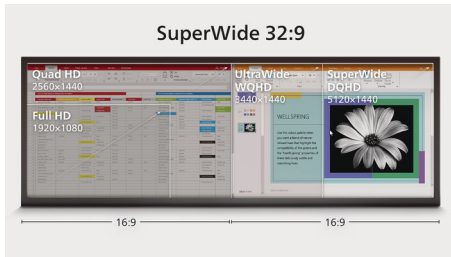

red dot award 2018
winner

PHILIPS

32:9 SuperWide curved LCD display
P Line 49 (48.8" / 124 cm diag.), 5120 x 1440 (Dual QHD)

499P9H1/73

Highlights

32:9 SuperWide

32:9 SuperWide 49" screen, with 5120 x 1440 resolution, is designed to replace multiscreen setups for massive wide view. It's like having two 27" 16:9 Quad HD displays side-by-side. SuperWide monitors offer screen area of dual monitors without the complicated setup.