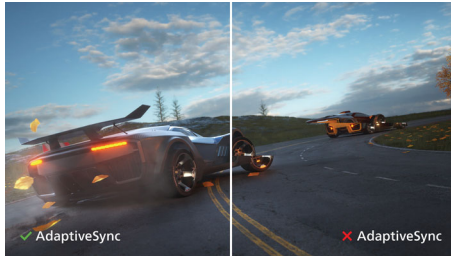

Adaptive-Sync technology

Gaming shouldn't be a choice between choppy gameplay or broken frames. Get fluid, artifact-free performance at virtually any framerate with Adaptive-Sync technology, smooth quick refresh and ultra-fast response time.