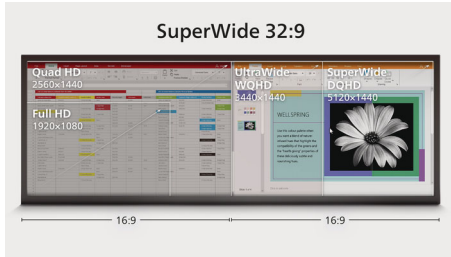

32:9 SuperWide curved LCD display
P Line 49 (48.8" / 124 cm diag.), 5120 x 1440 (Dual QHD)

499P9H1/89

Highlights

32:9 SuperWide

32:9 SuperWide 49" screen, with 5120 x 1440 resolution, is designed to replace multiscreen setups for massive wide view. It's like having two 27" 16:9 Quad HD displays side-by-side. SuperWide monitors offer screen area of dual monitors without the complicated setup.