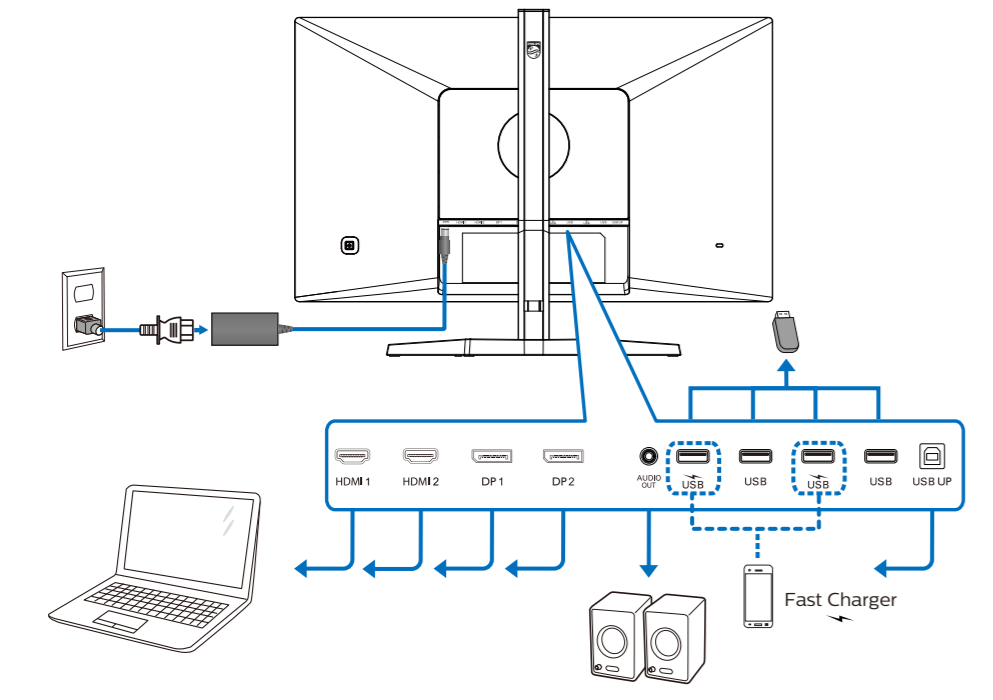

4

Register your product and get support at www.philips.com/support

Specifications are subject to change without notice.

HDMI

www.philips.com

Energy Labelling
27M1N5500ZA

Printed in China

F41G27M181341B----

PHILIPS
Gaming Monitor
Momentum 5000

27M1N5500Z
27M1N5500ZA

Quick start

Register your product and get support at www.philips.com/welcome

Contents

*Different according to region
Display design may differ from that illustrated

1

▲ CAUTION: Place the monitor face down on a smooth surface. Pay attention not to scratch or damage the screen.

2

USB hub

3

Game Setting	Adaptive Sync	On
	MPRT	Off
LowBlue Mode	MPRT Level	0
	Crosshair	Off
Input	Low Input Lag	On
	SmartResponse	Off
Picture	SmartFrame	Off
SmartSize		
Audio		

Game Setting	Adaptive Sync	On
	MPRT	Off
LowBlue Mode	MPRT Level	0
	Crosshair	Off
Input	Low Input Lag	On
	SmartResponse	Off
Picture	SmartFrame	Off
SmartSize		
Audio		

SmartImage™	SmartImage™	Input
FPS	HDR Game	1 HDMI 2.0
Racing	HDR Movie	2 HDMI 2.0
RTS	HDR Photo	DisplayPort1
Gamer 1	Personal	DisplayPort2
Gamer 2	Off	
LowBlue Mode		
EasyRead		
SmartUniformity		
Off		

Game Setting	Adaptive Sync	On
	MPRT	Off
LowBlue Mode	MPRT Level	0
	Crosshair	Off
Input	Low Input Lag	On
	SmartResponse	Off
Picture	SmartFrame	Off
SmartSize		
Audio		

Game Setting	Adaptive Sync	On
	MPRT	Off
LowBlue Mode	MPRT Level	0
	Crosshair	Off
Input	Low Input Lag	On
	SmartResponse	Off
Picture	SmartFrame	Off
SmartSize		
Audio		

Game Setting	Adaptive Sync	On
	MPRT	Off
LowBlue Mode	MPRT Level	0
	Crosshair	Off
Input	Low Input Lag	On
	SmartResponse	Off
Picture	SmartFrame	Off
SmartSize		
Audio