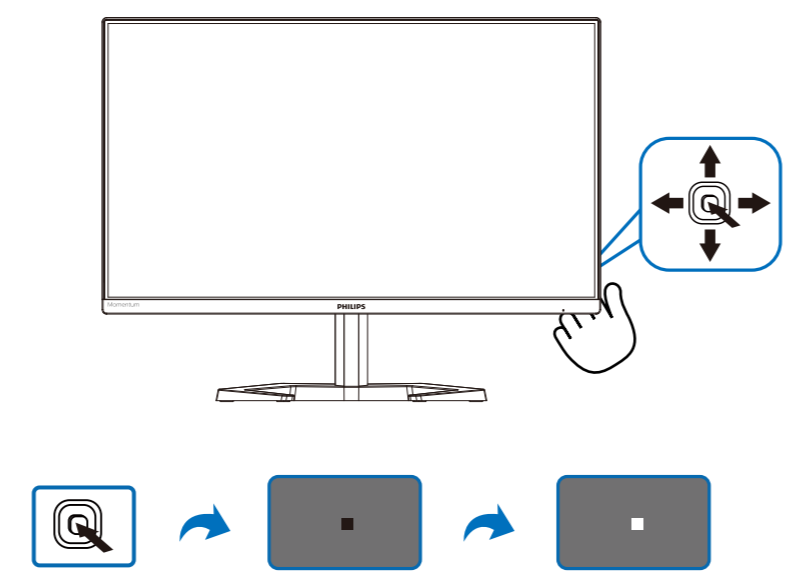

4

Register your product and get support at www.philips.com/support

Specifications are subject to change without notice.

HDMI

www.philips.com

Energy Labelling
27M1N5500ZA

Printed in China

F41G27M181341B----

PHILIPS
Gaming Monitor
Momentum 5000

27M1N5500Z
27M1N5500ZA

Quick start

Register your product and get support at www.philips.com/welcome

Contents

*Different according to region
Display design may differ from that illustrated

1

▲ CAUTION: Place the monitor face down on a smooth surface. Pay attention not to scratch or damage the screen.

2

USB hub

3

Game Setting	Adaptive Sync	On
	MPRT	Off
LowBlue Mode	MPRT Level	0
	Crosshair	Off
Input	Low Input Lag	On
	SmartResponse	Off
Picture	SmartFrame	Off
SmartSize		
Audio		

Game Setting	Adaptive Sync	On
	MPRT	Off
LowBlue Mode	MPRT Level	0
	Crosshair	Off
Input	Low Input Lag	On
	SmartResponse	Off
Picture	SmartFrame	Off
SmartSize		
Audio		

SmartImage™	SmartImage™	Input
FPS	HDR Game	1 HDMI 2.0
Racing	HDR Movie	2 HDMI 2.0
RTS	HDR Photo	DisplayPort1
Gamer 1	Personal	DisplayPort2
Gamer 2	Off	
LowBlue Mode		
EasyRead		
SmartUniformity		
Off		

Game Setting	Adaptive Sync	On
	MPRT	Off
LowBlue Mode	MPRT Level	0
	Crosshair	Off
Input	Low Input Lag	On
	SmartResponse	Off
Picture	SmartFrame	Off
SmartSize		
Audio		

Game Setting	Adaptive Sync	On
	MPRT	Off
LowBlue Mode	MPRT Level	0
	Crosshair	Off
Input	Low Input Lag	On
	SmartResponse	Off
Picture	SmartFrame	Off
SmartSize		
Audio		

Game Setting	Adaptive Sync	On
	MPRT	Off
LowBlue Mode	MPRT Level	0
	Crosshair	Off
Input	Low Input Lag	On
	SmartResponse	Off
Picture	SmartFrame	Off
SmartSize		
Audio