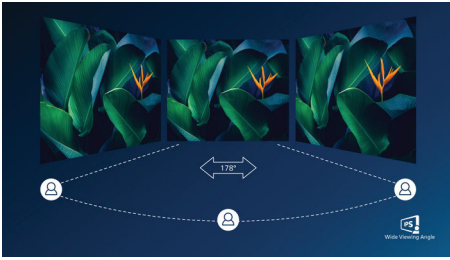

- HDMI ensures universal digital connectivity
- DisplayPort connection for maximum visuals

Perfectly designed for your space

- VESA mount allows for flexibility
- Screen tilts to your ideal, individualized viewing angle

PHILIPS

LCD monitor
S Line 27" (68.6 cm), 1920 x 1080 (Full HD)

Highlights

IPS technology

IPS displays use an advanced technology which gives you extra wide viewing angles of 178/178 degree, making it possible to view the display from almost any angle. Unlike standard TN panels, IPS displays gives you remarkably crisp images with vivid colors, making it ideal not only for Photos, movies and web browsing, but also for professional applications which demand color accuracy and consistent brightness at all times.