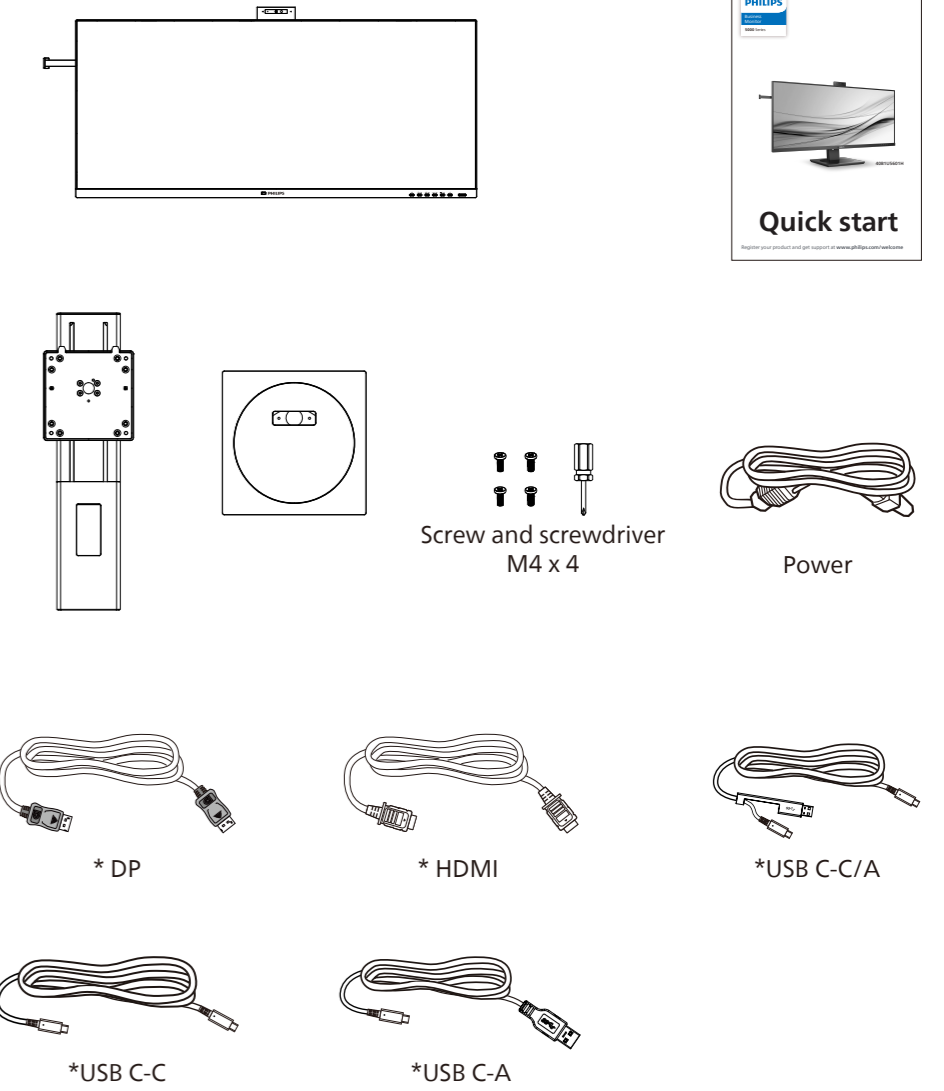

Contents

*Different according to region
Display design may differ from that illustrated