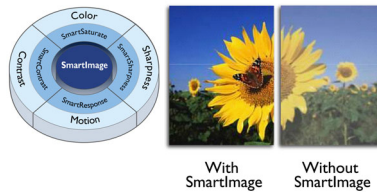

Digital TV tuner

A digital television tuner built into a monitor to receive and display high quality TV signals from various sources.

Full HD LCD display 1920x1080p

The Full HD screen has the widescreen resolution of 1920 x 1080p. This is the highest resolution of HD sources for the best possible picture quality. It is fully future proof as it supports 1080p signals from all sources, including the most recent like Blu-ray and advanced HD game consoles. The signal processing is extensively upgraded to support this much higher signal quality and resolution. It produces brilliant flicker-free progressive scan pictures with superb brightness and colors.

SmartContrast ratio 2000000:1

You want the LCD flat display with the highest contrast and most vibrant images. Philips

advanced video processing combined with unique extreme dimming and backlight boosting technology results in vibrant images. SmartContrast will increase the contrast with excellent blacklevel and accurate rendition of dark shades and colors. It gives a bright, lifelike picture with high contrast and vibrant colors.

SmartPicture

SmartPicture is an exclusive leading edge Philips technology that analyzes the content displayed on your screen and gives you optimized display performance. This user friendly interface allows you to select various modes like Office, Image, Entertainment, Economy etc., to fit the application in use. Based on the selection, SmartPicture dynamically optimizes the contrast, color saturation and sharpness of images and videos for ultimate display performance. The Economy mode option offers you major power savings. All in real time with the press of a single button!