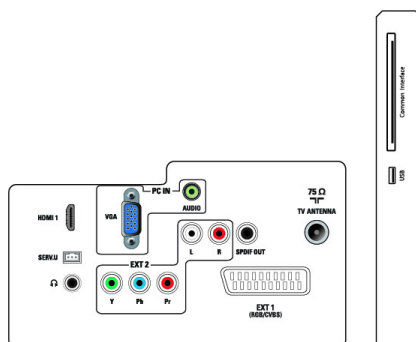

Ukraine

- Other convenience: VESA mount (100x100mm)
- Screen Format Adjustments: Auto (WSS), Movie expand 14:9, Movie expand 16:9, Widescreen, Super Zoom, Subtitle Zoom, 4:3
- SmartPicture: Cinema, Custom, Energy saving, Game, Natural, Photo, Standard, Vivid
- SmartSound: Cinema, Drama, Game, News, Personal, Sports, Standard
- Teletext: 1000 page Smart Text

Stand

- Tilt: 0/+15 degree

Tuner/Reception/Transmission

- Aerial Input: 75 ohm coaxial (IEC75)
- TV system: PAL I, PAL B/G, PAL D/K, SECAM B/G, SECAM D/K, SECAM L/L'
- Video Playback: NTSC, PAL, SECAM
- Tuner Display: PLL
- CI/CI+: yes (Burn CI+ key in set)
- Digital TV: DVB-C, DVB-T
- MHEG-5 v1.06
- MPEG-2, MPEG-4 support
- Tuner bands: Hyperband, S-Channel, UHF, VHF

Connectivity

- Ext @ side: CI+, USB x 1 (JPG/MP3)
- Ext @ rear: D-sub x 1, HDMI (1.4a) x 1, Headphone x 1, PC audio in x 1, Scart x 1, SPDIF out x 1 (RCA), Tuner x 1, YPbPr x 1 + L/R input x 1

Power

- On mode: 25.6W (typ.) / 34W (max)
- Off mode: 0.3W (typ.)
- Standby mode: 0.3W (typ.)
- Ambient temperature: 5 °C to 40 °C
- Mains power: 100-240V, 50/60Hz

Dimensions

- Packaging in mm (WxHxD): 612 x 468 x 117 mm
- Product with stand (mm): 573 x 410 x 174 mm
- Product without stand (mm): 573 x 370 x 39 mm

Weight

- Product with packaging (kg): 4.83 kg
- Product with stand (kg): 3.56 kg
- Product without stand (kg): 3.32 kg

Issue date 2017-11-01

Version: 1.1.2

12 NC: 8670 000 84779
EAN: 87 12581 62595 5

© 2017 Koninklijke Philips N.V.
All Rights reserved.

Specifications are subject to change without notice.
Trademarks are the property of Koninklijke Philips N.V.
or their respective owners.

www.philips.com