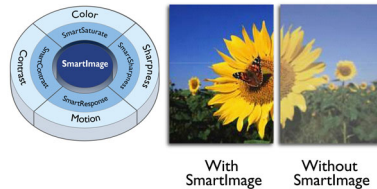

SmartImage

With SmartImage Without SmartImage

SmartImage is an exclusive leading edge Philips technology that analyzes the content displayed on your screen and gives you optimized display performance. This user friendly interface allows you to select various modes like Office, Image, Entertainment, Economy etc., to fit the application in use. Based on the selection, SmartImage dynamically optimizes the contrast, color saturation and sharpness of images and videos for ultimate display performance. The Economy mode option offers you major power savings. All in real time with the press of a single button!