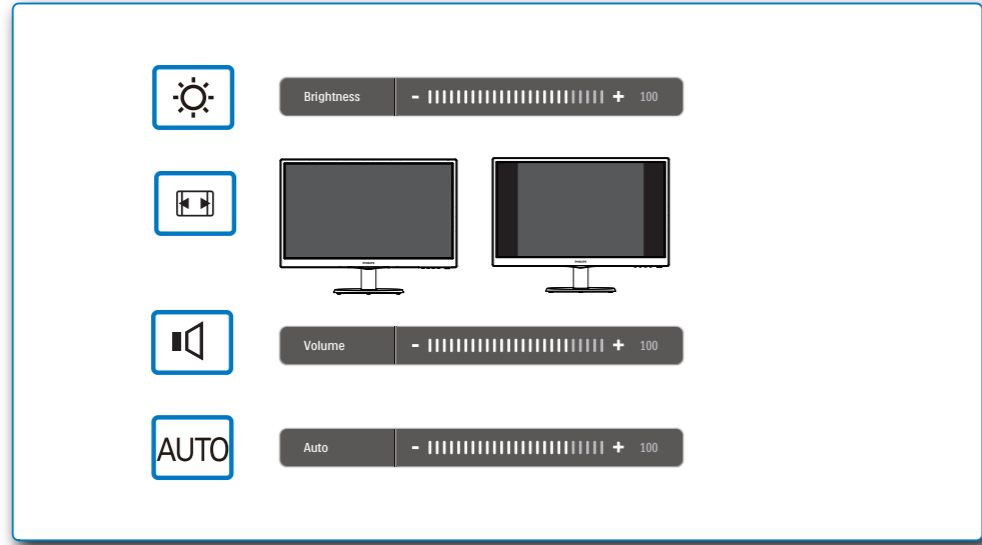

VERSION No. **2**

APPROVAL

QC Lithographer
 Product Manager
 Date Check

ARTWORK DOCUMENT

Paper 80gsm White, woodfree coated
 Numbers of colours 2C2C

Pantone 300c
 Spotcolor
 Black

Aftertreatment

Cropping
 Coating
 Varnishing
 Embossing
 Cutterguide
 Die-cut
 Binding
 Glue