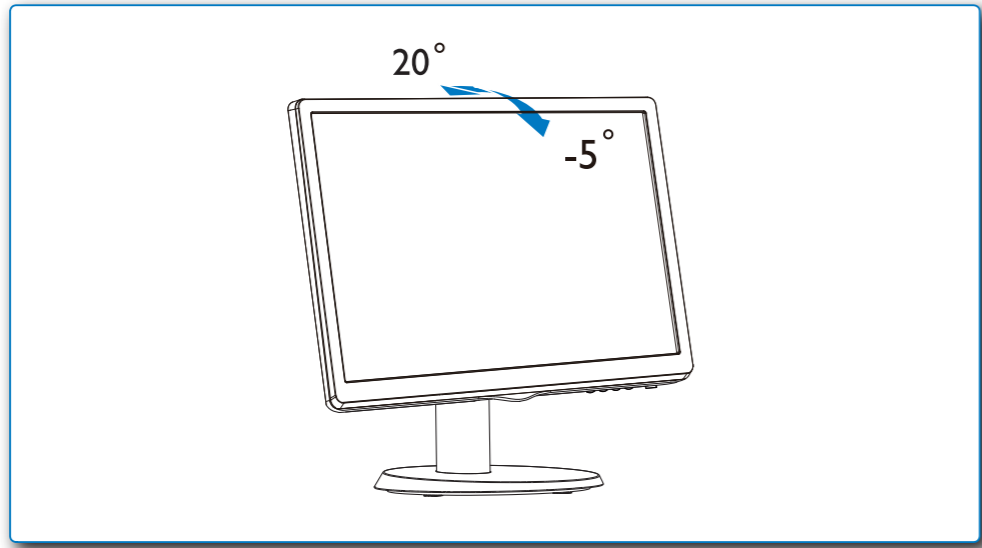

- **Need help?**
  User manual
  See the digital User manual (CD-ROM) that comes with your LCD Monitor.
  Online help: www.philips.com/support
- **Besoin d'Aide ?**
  Manuel utilisateur
  Voir le manuel d'utilisation numérique (CD-ROM) fourni avec votre Moniteur LCD.
  Aide en ligne: www.philips.com/support
- **¿Necesita ayuda?**
  Manual de uso
  Consulte el manual de uso digital (CD-ROM) suministrado con el monitor LCD.
  Ayuda en línea: www.philips.com/support
- **Benötigen Sie Hilfe?**
  Benutzerhandbuch
  Sehen Sie in dem digitalen Benutzerhandbuch (CD-ROM) nach, das mit dem Fotodisplay mitgeliefert wurde.
  Online-Hilfe: www.philips.com/support
- **Avete bisogno di aiuto?**
  Manuale d'istruzioni
  Consultare il manuale d'istruzioni in formato elettronico (CD-ROM) fornito insieme al display.
  Guida in linea: www.philips.com/support
- **Precisa ajuda?**
  Manual do usuário
  Veja o manual do Usuário digital (CD-ROM) que vem com seu Monitor LCD.
  Ajuda online: www.philips.com/support
- **도움이 필요하십니까?**
  사용 설명서
  모니터와 함께 제공되는 디지털 사용 설명서(CD-ROM)를 참조하십시오.
  온라인 도움말: www.philips.com/support
- **需要帮助?**
  用户手册
  参阅数码相机监视器附带的数字版用户手册(CD光盘)。
  在线帮助: www.philips.com/support
- **Потребуєте допомоги?**
  Керівництво користувача
  Див. цифрове керівництво користувача (CD-ROM) яке входить до комплекту РК-монітору.
  Підтримка он-лайн: www.philips.com/support
- **Нужна помощь?**
  Руководство пользователя
  См. цифровое руководство пользователя, поставляемое с ЖК-монитором (CD-ROM).
  Интерактивная справка: www.philips.com/support
- **Yardıma ihtiyacınız var mı?**
  Kullanma Kılavuzu
  LCD Monitörünüz ile birlikte verilen dijital Kullanıcı El kitabı'na (CD-ROM) başvurun.
  Online yardım: www.philips.com/support
- **क्या सहायता की जरूरत है?**
  उपयोगकर्ता पुस्तिका (स्क्रन मैन्युअल)
  अपने LCD मॉनिटर के साथ आने वाला डिजिटल यूजर मैनुअल (CD-ROM) देखें.
  ऑनलाइन सहायता: www.philips.com/support
- **هل تريد المساعدة؟**
  دليل المستخدم
  الكتيب الإرشادي المرفق مع المونитор الرقمي (CD-ROM) الذي يصاحب شاشة العرض.
  للمساعدة عبر الإنترنت: www.philips.com/support
- **ヘルプが必要ですか?**
  ユーザーマニュアル
  LCDモニタに付属するデジタルユーザーマニュアル(CD-ROM)を参照してください。
  オンラインヘルプ: www.philips.com/support

Version: M5273VQ2T
© 2014 Koninklijke Philips N.V. All rights reserved.
Specification are subject to change without notice.
Philips and the Philips Shield Emblem are registered trademarks of Koninklijke Philips N.V. and are used under license from Koninklijke Philips N.V.
www.philips.com

Barcode H41G78S181325C****
Printed in China

Register your product and get support at www.philips.com/welcome 273V5