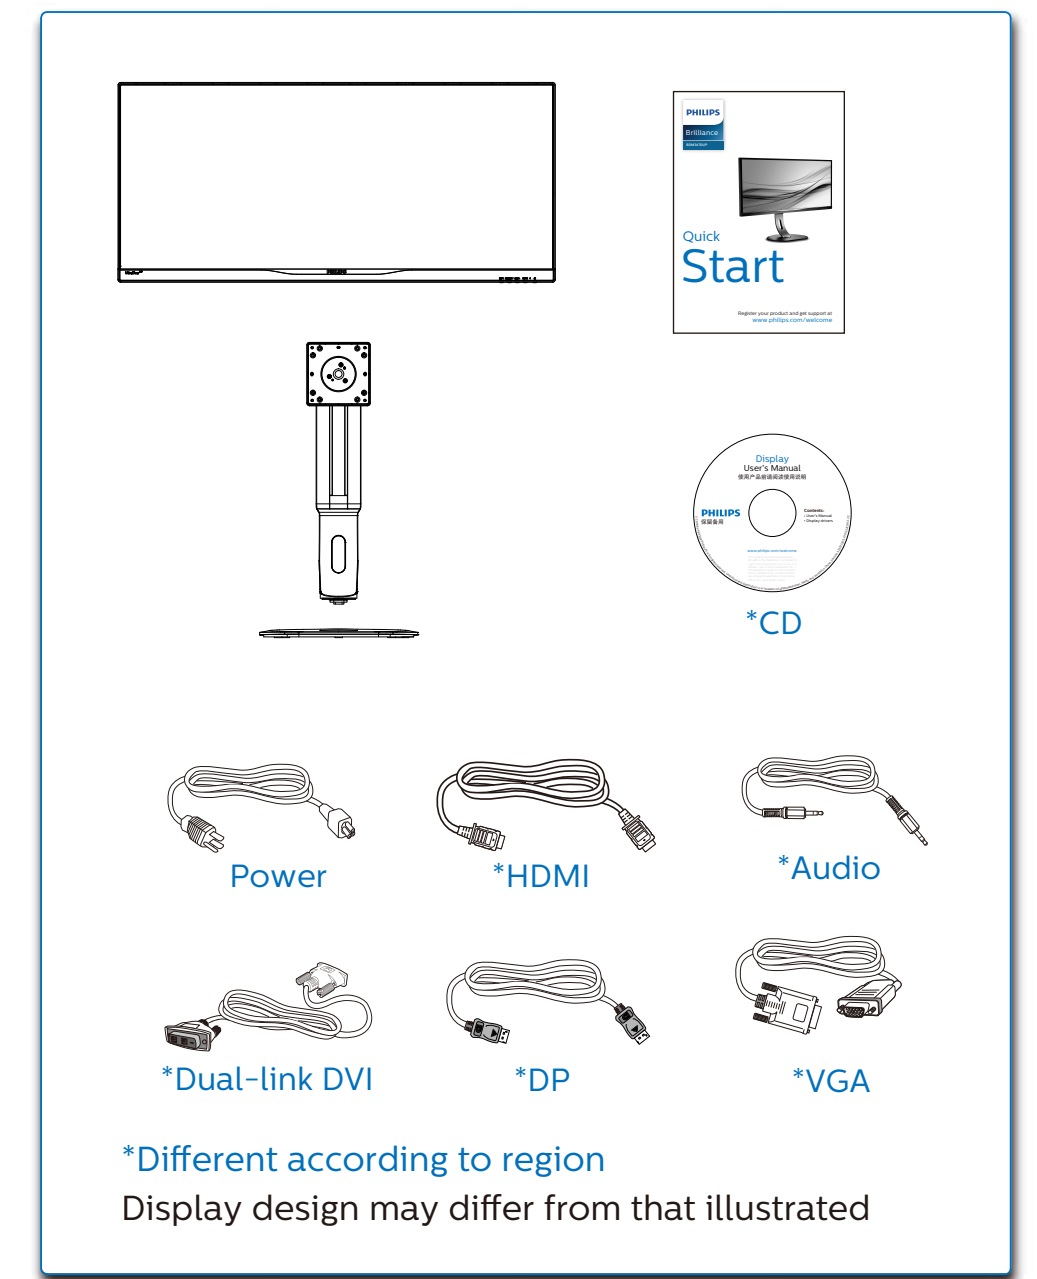

GRAPHIC DEVELOPMENT MMD	
Product name	BDM3470UP-QSG
Project no.	Folded sheet
Finishing	1:1
Scale	594 (W) x 210 (H) mm
Size Spreads	148.5 (W) x 210 (H) mm
Size	
Operator(s)	
Date amended	May. 09, 2014
VERSION No.	13
APPROVAL	
QC Lithographer	
Product Manager	
Date Check	
ARTWORK DOCUMENT	
Paper	80gsm White, woodfree coated
Numbers of colours	2C+2C
Spotcolor	
Aftertreatment	
☐ Cropping	
☐ Coating	
☐ Varnishing	
☐ Embossing	
☐ Cutterguide	
☐ Die-cut	
☐ Binding	
☐ Glue	

5

EN Need help?
Online help: www.philips.com/support

SC 需要帮助?
在线帮助: www.philips.com/support

FR Besoin d'Aide?
Aide en ligne: www.philips.com/support

ES ¿Necesita ayuda?
Ayuda en línea: www.philips.com/support

DE Benötigen Sie Hilfe?
Online-Hilfe: www.philips.com/support

IT Avete bisogno di aiuto?
Guida in linea: www.philips.com/support

BR Precisa ajuda?
Ajuda online: www.philips.com/support

KO 도움이 필요하신가요?
온라인 도움말: www.philips.com/support

UK Потребуйте допомоги!
Підтримка он-лайн: www.philips.com/support

TR Yardıma ihtiyacınız var mı?
Online yardım: www.philips.com/support

HI क्या सहायता की जरूरत है?
ऑनलाईन सहायता: www.philips.com/support

AR هل تريد المساعدة؟
www.philips.com/support

JP ヘルプが必要ですか?
オンラインヘルプ: www.philips.com/support

Version: BDM3470Q1L
© 2018 Koninklijke Philips N.V. All rights reserved.

This product was manufactured and brought to the market by or on behalf of Top Victory Investments Ltd. or one of its affiliates. Top Victory Investments Ltd. is the warrantor in relation to this product. Philips and the Philips Shield Emblem are registered trademarks of Koninklijke Philips N.V. used under license.

Specifications are subject to change without notice.
www.philips.com

HDMI
HDMI trademark and related patents on technologies belong to their respective owners.