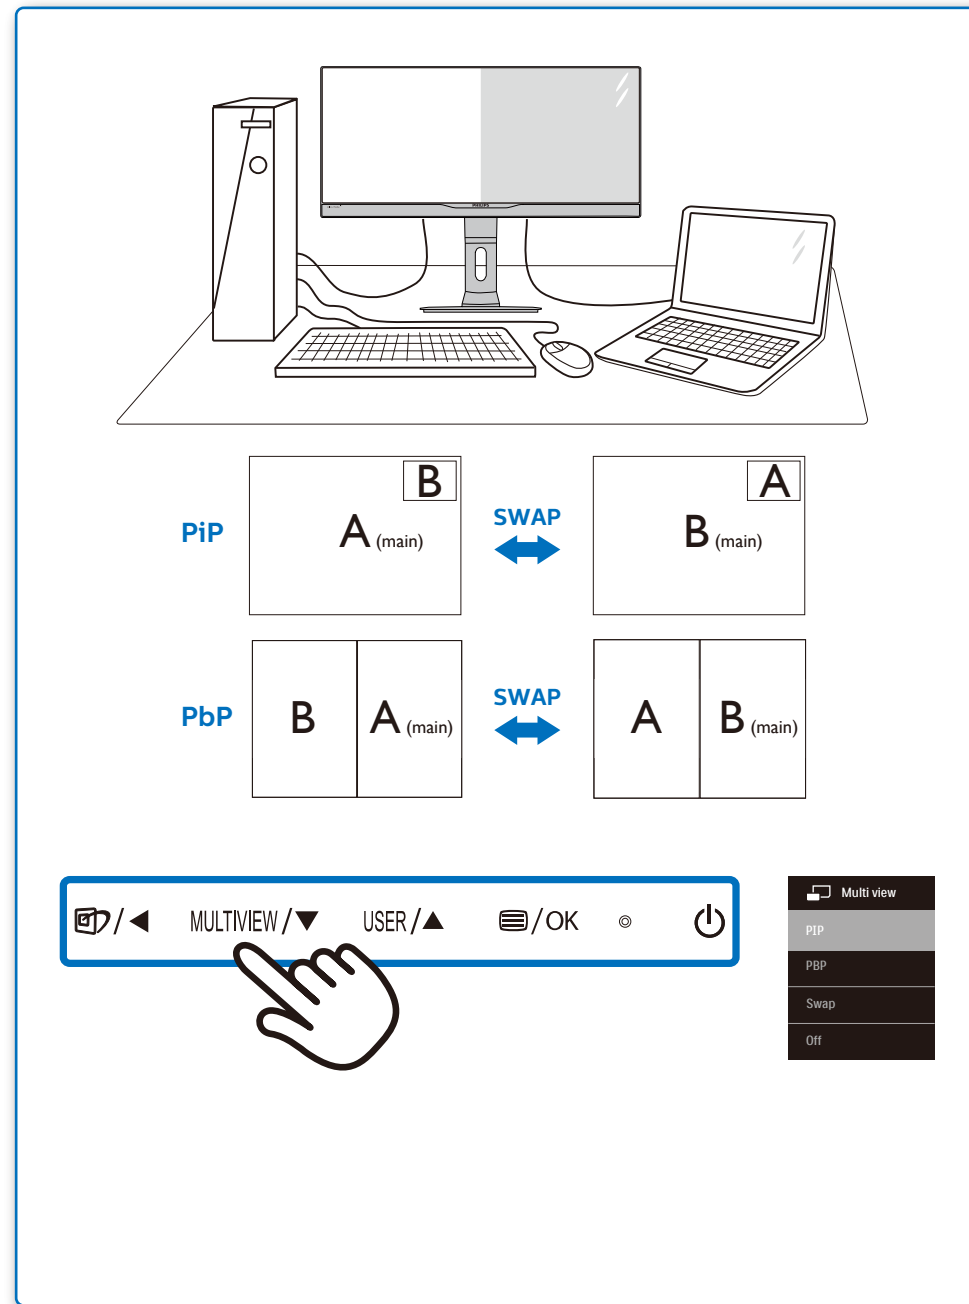

GRAPHIC DEVELOPMENT MMD	
Product name	BDM3470UP-QSG
Project no.	Folded sheet
Finishing	1:1
Scale	594 (W) x 210 (H) mm
Size Spreads	148.5 (W) x 210 (H) mm
Size	
Operator(s)	
Date amended	May. 09, 2014
VERSION No.	13
APPROVAL	
QC Lithographer	
Product Manager	
Date Check	
ARTWORK DOCUMENT	
Paper	80gsm White, woodfree coated
Numbers of colours	2C+2C
Spotcolor	
Aftertreatment	
☐ Cropping	
☐ Coating	
☐ Varnishing	
☐ Embossing	
☐ Cutterguide	
☐ Die-cut	
☐ Binding	
☐ Glue	

5