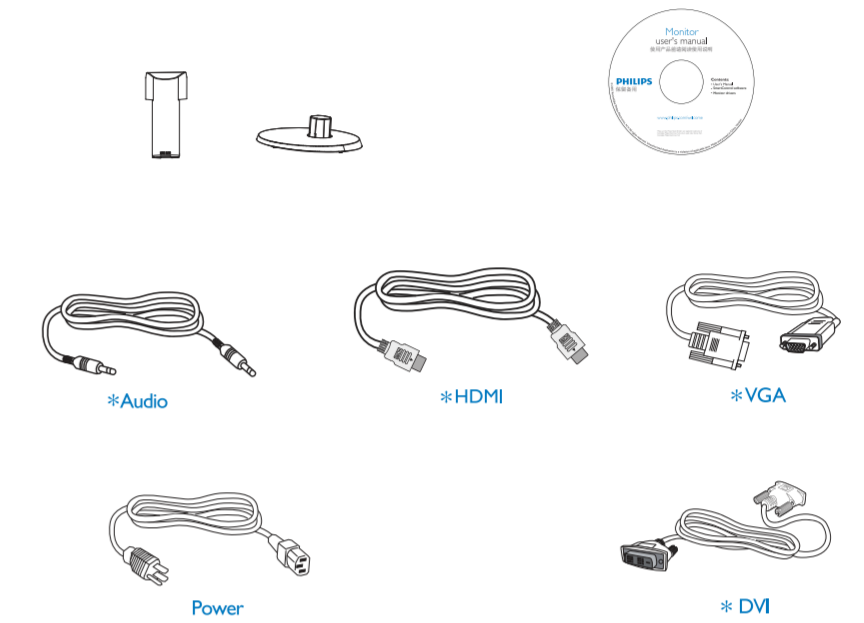

www.philips.com/support

H41G78S181352A Printed in China

Register your product and get support at
www.philips.com/welcome

240V5

Quick Start

PHILIPS

* Depends on the country

Display design may differ from that illustrated