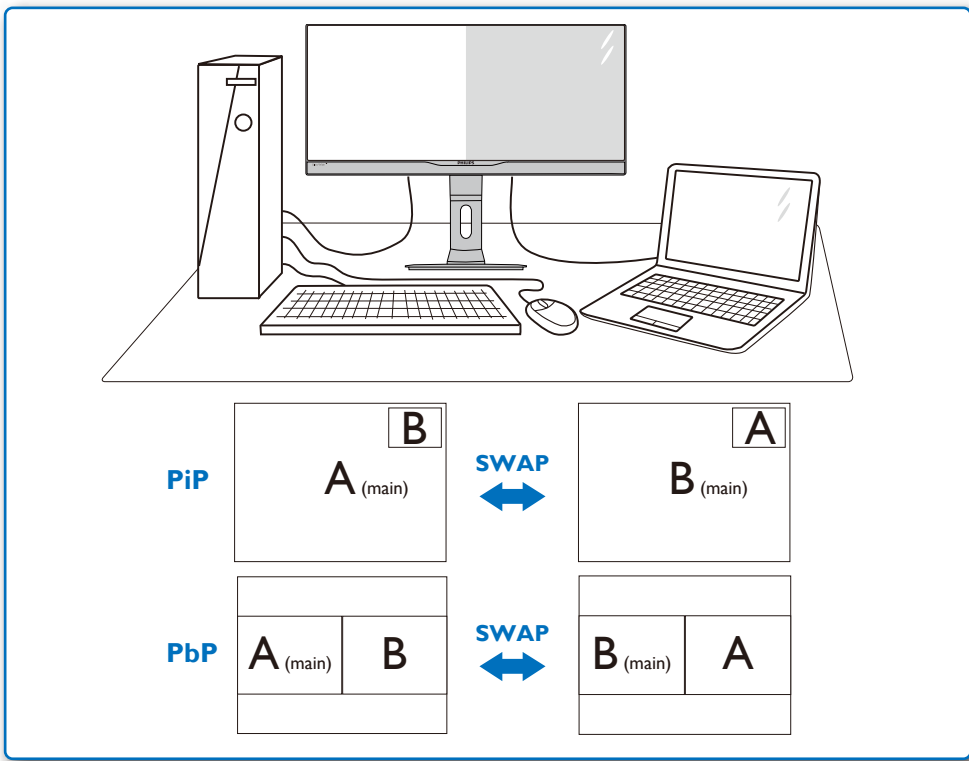

GRAPHIC DEVELOPMENT MMD	
Product name	BDM4065UC-QSG
Project name	BDM4065UC-QSG
Project no.	
Finishing	Folded sheet
Scale	1:1
Size Spreads	594 (W) x 210 (H) mm
Size	148.5 (W) x 210 (H) mm
Operator(s)	
Date amended	Jul. 31, 2014
VERSION No.	13
APPROVAL	
QC Lithographer	
Product Manager	
Date Check	
ARTWORK DOCUMENT	
Paper	80gsm White, woodfree coated
Numbers of colours	2C2C
Pantone 300c	Black
Sporcolor	
Aftertreatment	
☐ Cropping	
☐ Coating	
☐ Varnishing	
☐ Embossing	
☐ Cutterguide	
☐ Die-cut	
☐ Binding	
☐ Glue	

3