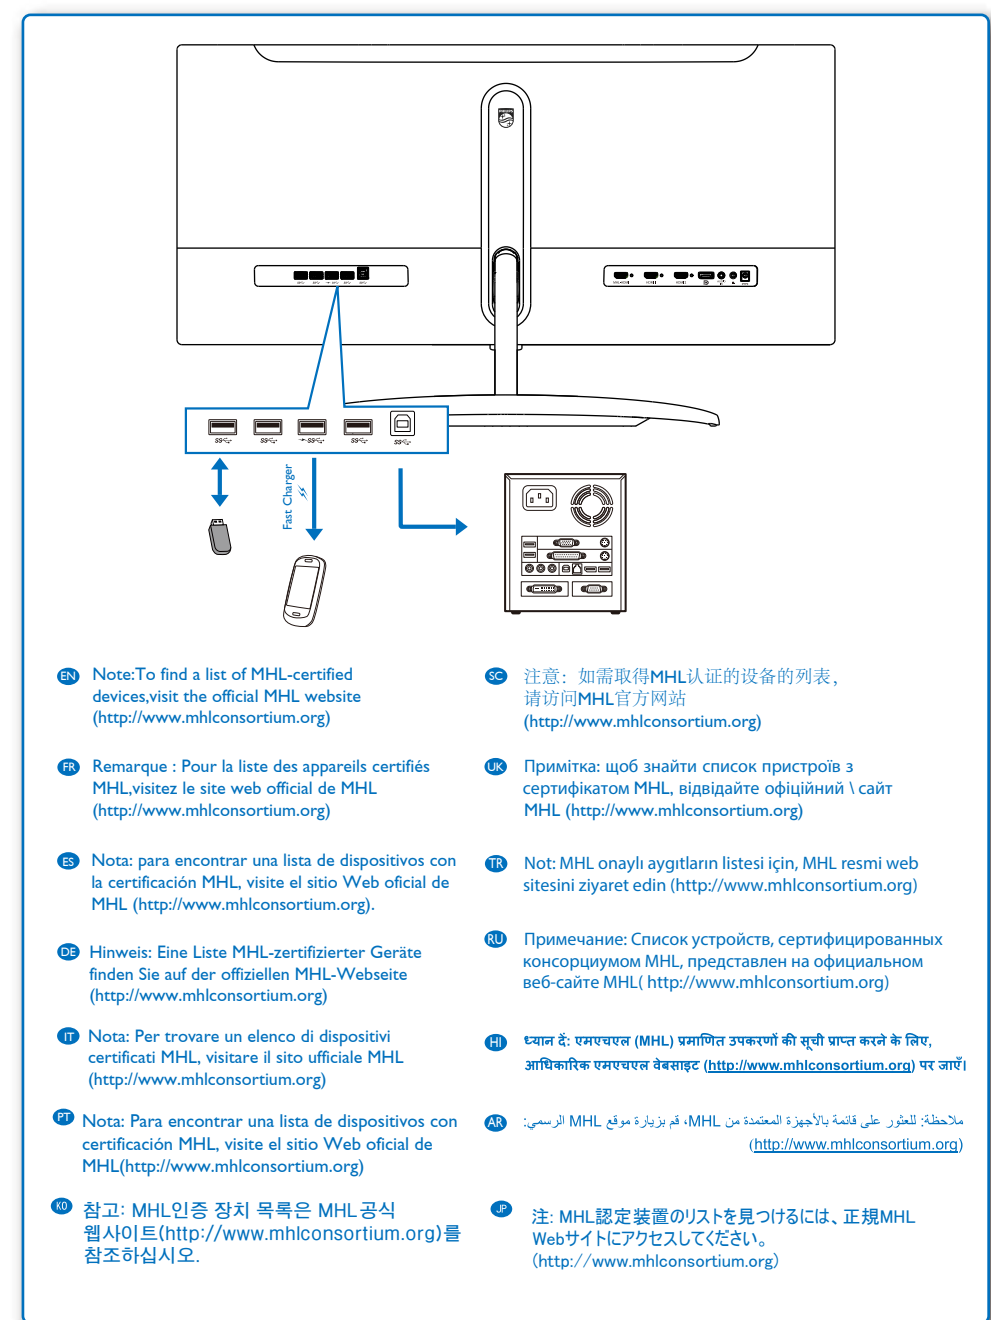

* Depends on the country
Display design may differ from that illustrated

1