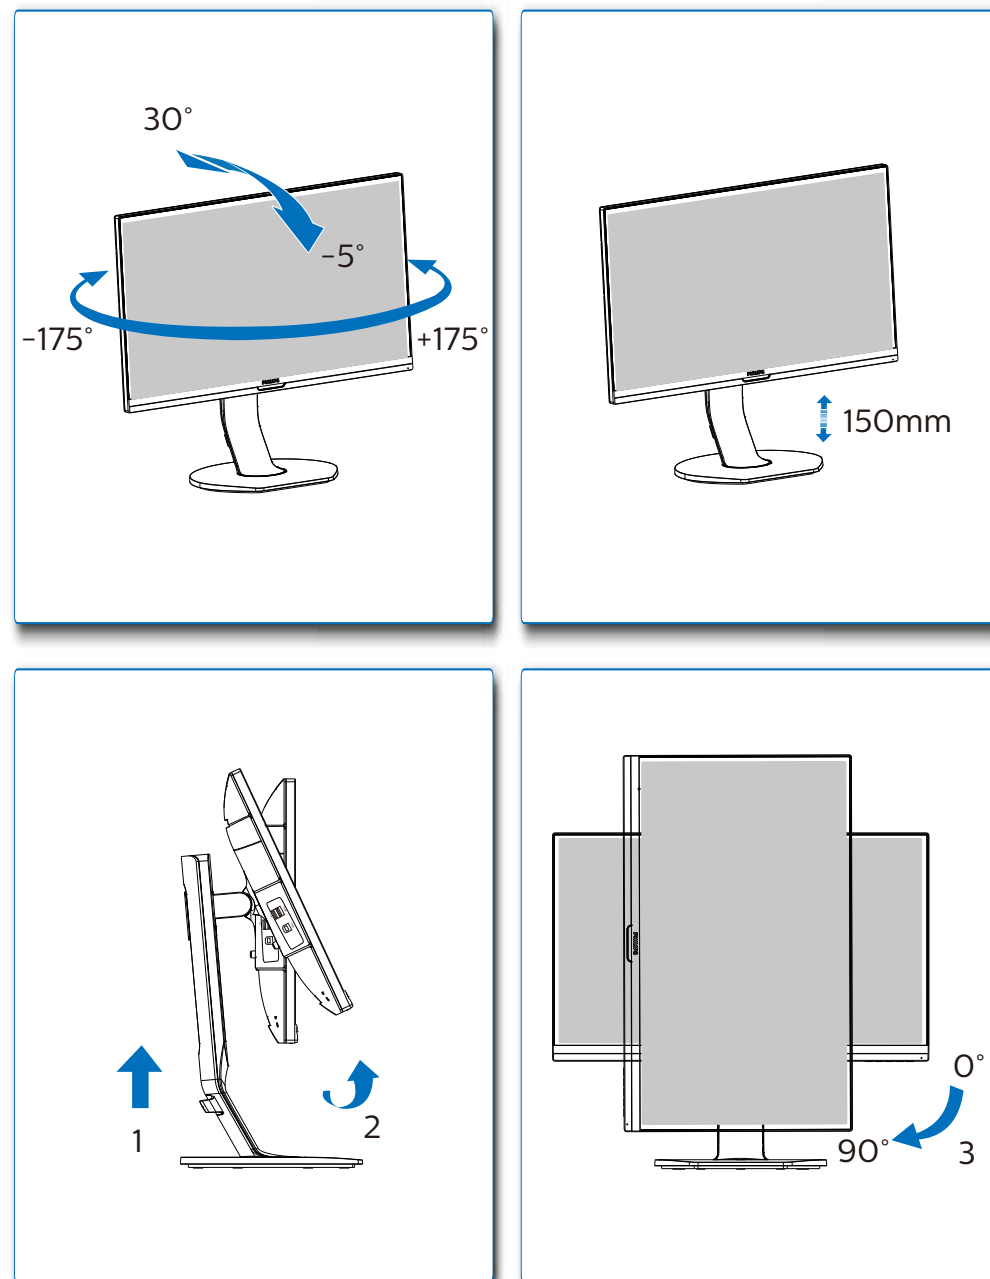

GRAPHIC DEVELOPMENT MMD	
Product name	
Project name	
Project no.	
Finishing	Folded sheet
Scale	1:1
Size Spreads	594 (W) x 210 (H) mm
Size	148.5 (W) x 210 (H) mm
Operator(s)	
Date amended	May. 18, 2016
VERSION No.	
APPROVAL	
QC Lithographer	
Product Manager	
Date Check	
ARTWORK DOCUMENT	
Paper	80gsm White, woodfree coated
Numbers of colours	2C&2C
Spotcolor	
Aftertreatment	
☐ Cropping	
☐ Coating	
☐ Varnishing	
☐ Embossing	
☐ Cutterguide	
☐ Die-cut	
☐ Binding	
☐ Glue	

4