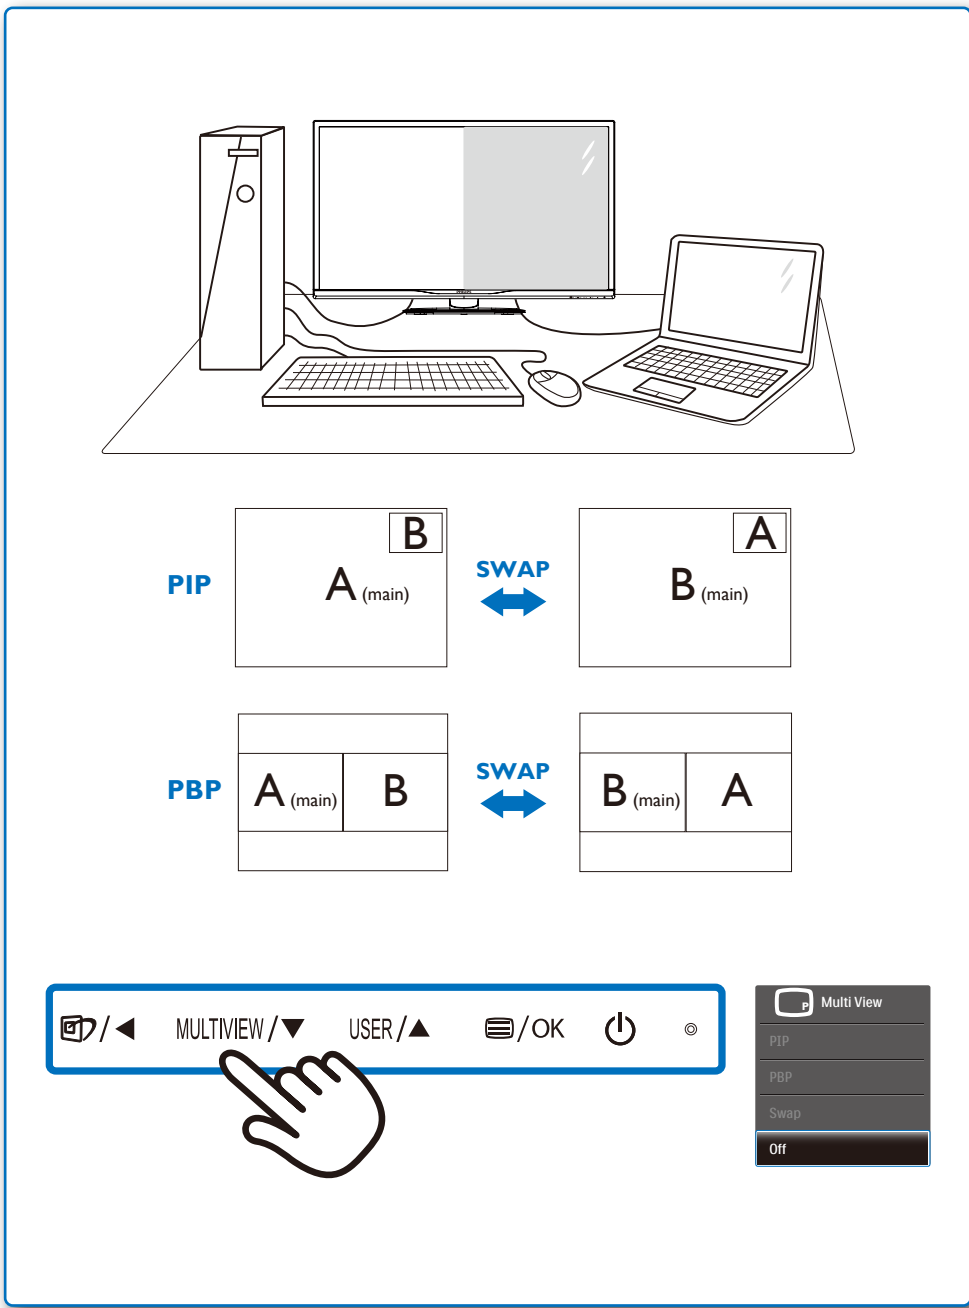

GRAPHIC DEVELOPMENT MMD	
Product name	328P6VJEB-QSG
Project no.	Folded sheet
Scale	1:1
Size Spreads	594 (W) x 210 (H) mm
Size	148.5 (W) x 210 (H) mm
Operator(s)	
Date amended	Oct. 28, 2014
VERSION No.	13
APPROVAL	
QC Lithographer	
Product Manager	
Date Check	
ARTWORK DOCUMENT	
Paper	80gsm White, woodfree coated
Numbers of colours	2C2C
Spotcolor	
Aftertreatment	
☐ Cropping	
☐ Coating	
☐ Varnishing	
☐ Embossing	
☐ Cutterguide	
☐ Die-cut	
☐ Binding	
☐ Glue	

5