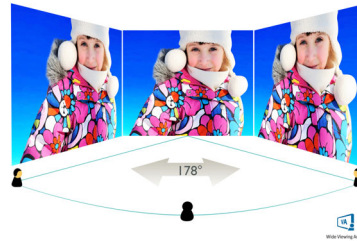

VA display

Philips VA LED display uses an advanced multi-domain vertical alignment technology which gives you super-high static contrast ratios for extra vivid and bright images. While standard office applications are handled with ease, it is especially suitable for photos, web-browsing, movies, gaming, and demanding graphical applications. It's optimized pixel management technology gives you 178/178 degree extra wide viewing angle, resulting in crisp images.