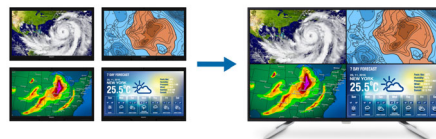

MultiView technology for 4K

Philips MultiView feature on this expansive 4K UHD display enables you to have up to four systems each shown in Full HD on one screen. You can use the Picture-by-Picture (PbP) for monitoring four systems on one screen for control rooms or security. Or for multiple devices like two notebooks side-by-side simultaneously, making collaboration more productive. Or Picture-in-Picture mode (PiP) watching a live football feed from your set-top box, while working on your PC.