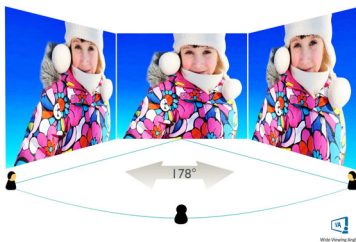

VA display

Philips VA LED display uses an advanced multi-domain vertical alignment technology which gives you super-high static contrast ratios for extra vivid and bright images. While standard office applications are handled with ease, it is especially suitable for photos, web-browsing, movies, gaming, and demanding graphical

applications. It's optimized pixel management technology gives you 178/178 degree extra wide viewing angle, resulting in crisp images.