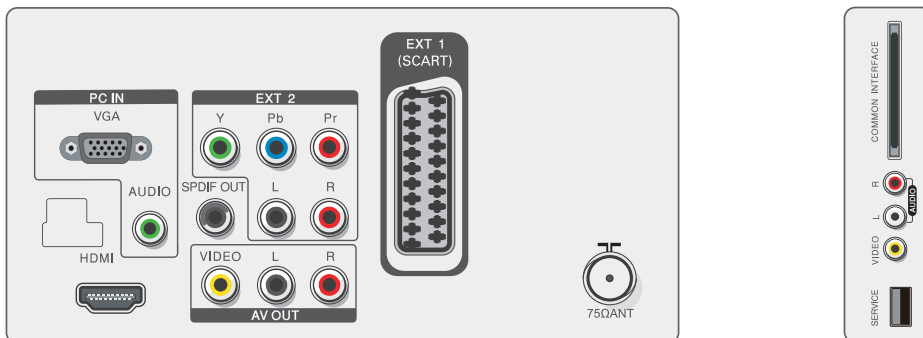

- Other convenience: VESA mount (100 x 100 mm)
- Screen Format Adjustments: Widescreen, Normal, Zoom 1, Zoom 2
- Smart mode: Movie, Personal, Vivid, Standard, Eco
- SmartSound: Music, Speech, Personal
- Teletext: 1000-page Smart Text

Tuner/Reception/Transmission

- Aerial Input: 75 ohm coaxial (IEC75)
- TV system: PAL I, PAL B/G, PAL D/K, SECAM B/G, SECAM D/K, SECAM L/L'
- Video Playback: NTSC, SECAM, PAL
- Tuner Display: PLL
- Digital TV: DVB Terrestrial*
- Tuner bands: Hyperband, S-Channel, UHF, VHF

Connectivity

- Signal Input: VGA (Analogue), HDMI, PC Audio in
- Ext 1: SCART in
- Ext 2: YPbPr in, Audio L/R in
- Ext 3: CVBS out, Audio L/R out
- Other connections: Common Interface, CVBS in, Audio L/R in, USB Service port, S/PDIF out (coaxial)

Power

- On mode: 31 W (Typ.@monitor mode)
- Off mode: <0.3 W
- Ambient temperature: 0 °C to 40 °C
- Mains power: 100-240 V, 50/60 Hz

Dimensions

- Product with stand (mm): 382 x 528 x 176 mm
- Product without stand (mm): 347 x 528 x 65 mm
- Packaging in mm (W x H x D): 451 x 620 x 160 mm

Weight

- Product with stand (kg): 4.6 kg
- Product without stand (kg): 4.5 kg
- Product with packaging (kg): 6.5 kg

Accessories

- Included accessories: Tabletop stand, Power cord, Quick start guide, User Manual, Remote Control, Batteries for remote control

Issue date 2017-11-01

Version: 3.0.5

12 NC: 8670 000 55014
EAN: 87 12581 49406 3

© 2017 Koninklijke Philips N.V.
All Rights reserved.

Specifications are subject to change without notice.
Trademarks are the property of Koninklijke Philips N.V.
or their respective owners.

www.philips.com