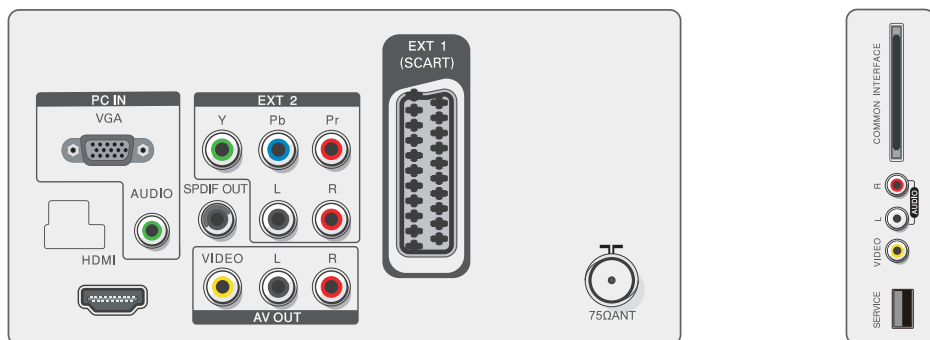

- Other convenience: VESA mount (100x100mm)
- Screen Format Adjustments: Widescreen, Normal, Zoom 1, Zoom 2
- Smart mode: Movie, Personal, Vivid, Standard, Eco
- SmartSound: Music, Speech, Personal
- Teletext: 1000 page Smart Text

Tuner/Reception/Transmission

- Aerial Input: 75 ohm coaxial (IEC75)
- TV system: PAL I, PAL B/G, PAL D/K, SECAM B/G, SECAM D/K, SECAM L/L'
- Video Playback: NTSC, SECAM, PAL
- Tuner Display: PLL
- Digital TV: DVB Terrestrial *
- Tuner bands: Hyperband, S-Channel, UHF, VHF

Connectivity

- Signal Input: VGA (Analog), HDMI, PC Audio in
- Ext 1: SCART in
- Ext 2: YPbPr in, Audio L/R in
- Ext 3: CVBS out, Audio L/R out
- Other connections: Common Interface, CVBS in, Audio L/R in, USB Service port, S/PDIF out (coaxial)

Power

- On mode: 31W (Typ.@monitor mode)
- Off mode: <0.3W
- Ambient temperature: 0 °C to 40 °C
- Mains power: 100-240V, 50/60Hz

Dimensions

- Product with stand (mm): 382 x 528 x 176 mm
- Product without stand (mm): 347 x 528 x 65 mm
- Packaging in mm (WxHxD): 451 x 620 x 160 mm

Weight

- Product with stand (kg): 4.6 kg
- Product without stand (kg): 4.5 kg
- Product with packaging (kg): 6.5 kg

Accessories

- Included accessories: Table top stand, Power cord, Quick start guide, User Manual, Remote Control, Batteries for remote control

Issue date 2017-11-01

Version: 3.0.5

12 NC: 8670 000 55014
EAN: 87 12581 49406 3

© 2017 Koninklijke Philips N.V.
All Rights reserved.

Specifications are subject to change without notice.
Trademarks are the property of Koninklijke Philips N.V.
or their respective owners.

www.philips.com