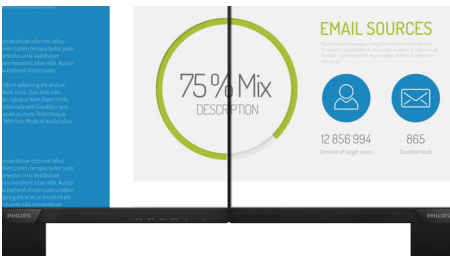

Ultra-narrow Border

The new Philips displays feature ultra-narrow borders which allow for minimal distractions

and maximum viewing size. Especially suited for multi-display or tiling setups like gaming, graphic design and professional applications, the ultra-narrow border display gives you the feeling of using one large display.