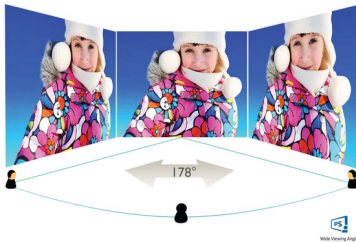

IPS technology

IPS displays use advanced technology that gives you extra-wide viewing angles of 178/178 degrees, making it possible to view the display from almost any angle — even in 90-degree Pivot mode! Unlike standard TN panels, IPS displays gives you remarkably crisp images with vivid colours, making it ideal not only for Photos, films and web browsing, but also for professional applications that demand colour accuracy and consistent brightness at all times.