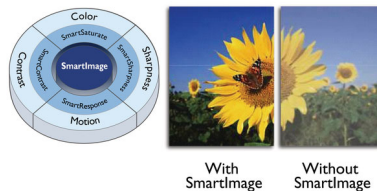

SmartImage

SmartImage is an exclusive leading edge Philips technology that analyses the content displayed on your screen and optimises your display performance. This user-friendly interface allows you to select various modes, like Office, Photo, Movie, Game, Economy etc., to fit the application in use. Based on the selection, SmartImage dynamically optimises the contrast, colour saturation and sharpness of images and videos for ultimate display performance. The Economy mode option offers you major power savings. All in real time at the touch of a single button!