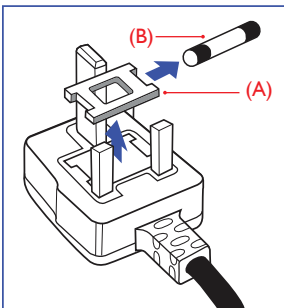

Information for U.K. only

WARNING - THIS APPLIANCE MUST BE EARTHED.

Important:

This apparatus is supplied with an approved moulded 13A plug. To change a fuse in this type of plug proceed as follows:

1. Remove fuse cover and fuse.
2. Fit new fuse which should be a BS 1362 5A, A.S.T.A. or BSI approved type.
3. Retit the fuse cover.

If the fitted plug is not suitable for your socket outlets, it should be cut off and an appropriate 3-pin plug fitted in its place.

If the mains plug contains a fuse, this should have a value of 5A. If a plug without a fuse is used, the fuse at the distribution board should not be greater than 5A.

NOTE: The severed plug must be destroyed to avoid a possible shock hazard should it be inserted into a 13A socket elsewhere.