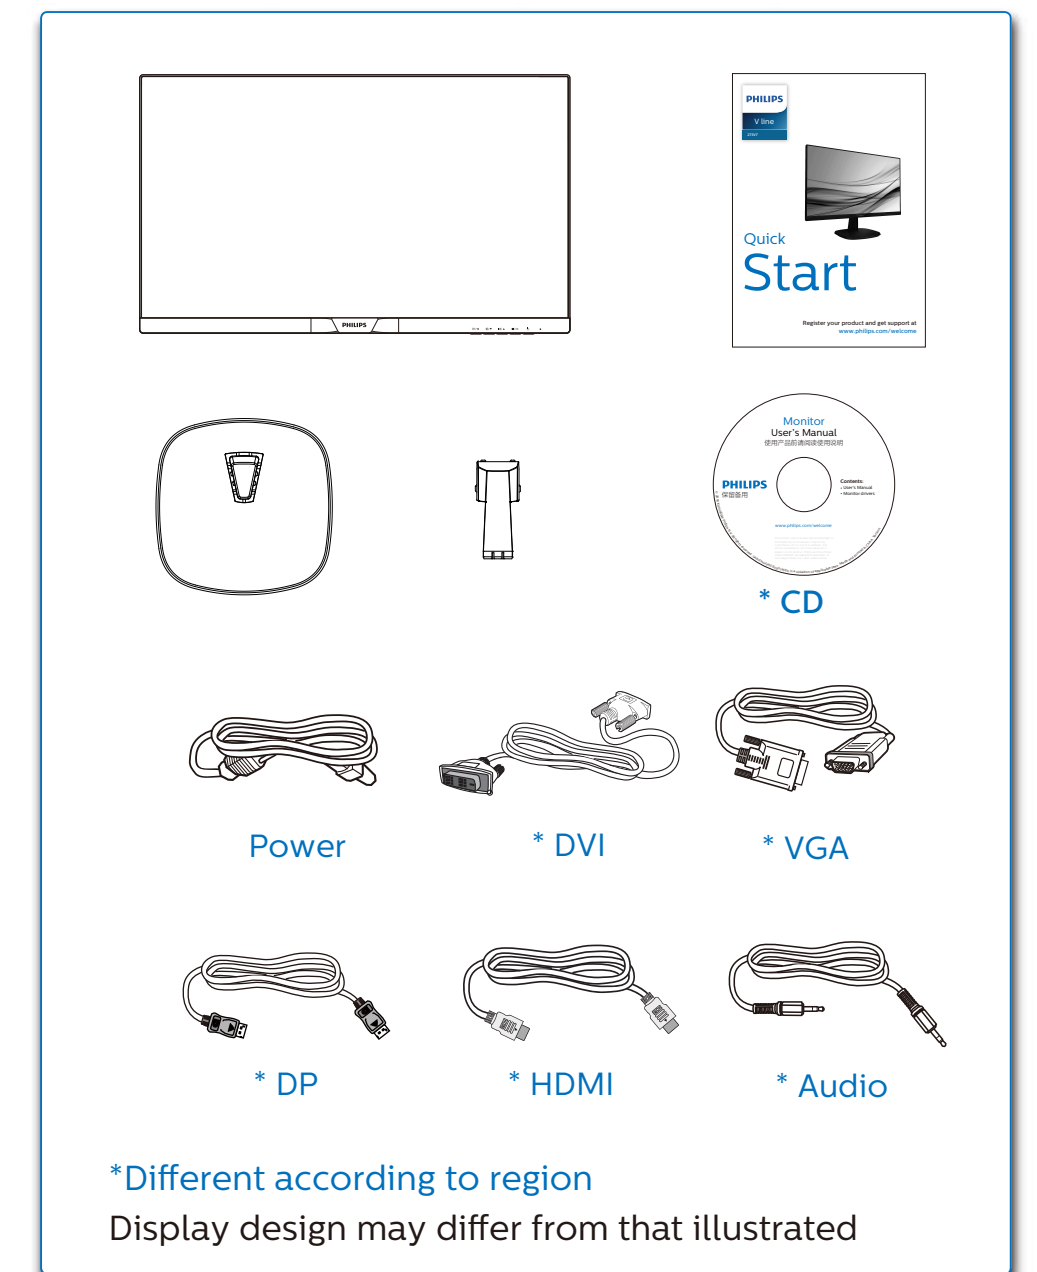

4