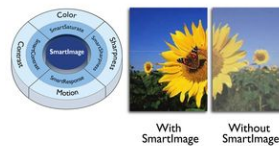

SmartImage

SmartImage is an exclusive leading edge Philips technology that analyzes the content displayed on your screen and gives you optimized display performance. This user friendly interface allows you to select various modes like Office, Photo, Movie, Game, Economy etc., to fit the application in use. Based on the selection, SmartImage dynamically optimizes the contrast, color saturation and sharpness of images and videos for ultimate display performance. The Economy mode option offers you major power savings. All in real time with the press of a single button!