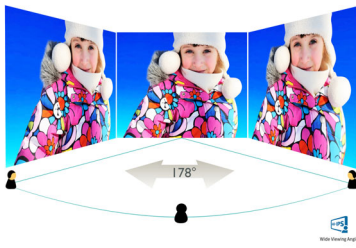

Philips
LCD monitor

V Line

23" (58.4 cm)
Full HD (1920 x 1080)

236V6QHAB

Vivid colors. Crisp images. Wide views

Enjoy crisp vivid images slim Philips display. Equipped with SmartContrast that ensures rich bright images makes it a great choice!

PHILIPS

LCD monitor
V Line 23" (58.4 cm), Full HD (1920 x 1080)

Highlights

AH-IPS technology

AH-IPS displays use an advanced technology which gives you extra wide viewing angles of 178/178 degree, making it possible to view the display from almost any angle. Unlike standard TN panels, AH-IPS displays gives you remarkably crisp images with vivid colors, making it ideal not only for Photos, movies and web browsing, but also for professional applications which demand color accuracy and consistent brightness at all times.

Specifications

Picture/Display

- LCD panel type: AH-IPS LCD
- Backlight type: W-LED system
- Panel Size: 23 inch / 58.4 cm
- Effective viewing area: 509.18 (H) x 286.42 (V)
- Aspect ratio: 16:9
- Optimum resolution: 1920 x 1080 @ 60 Hz
- Response time (typical): 5 ms (Gray to Gray)*
- Brightness: 250 cd/m²
- SmartContrast: 10,000,000:1
- Contrast ratio (typical): 1000:1
- Pixel pitch: 0.265 x 0.265 mm
- Viewing angle: 178° (H) / 178° (V), @ C/R > 10
- Display colors: 16.7 M
- Scanning Frequency: 30 -83 kHz (H) / 56 -76 Hz (V)
- sRGB
- LowBlue Mode