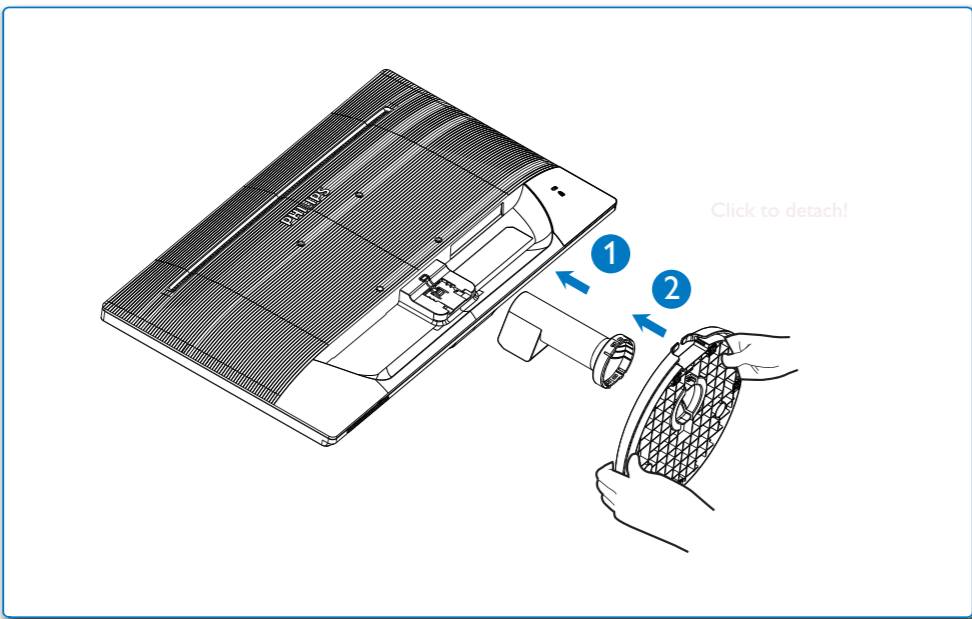

1

2

B

3

OK

Left Arrow

Brightness

Volume