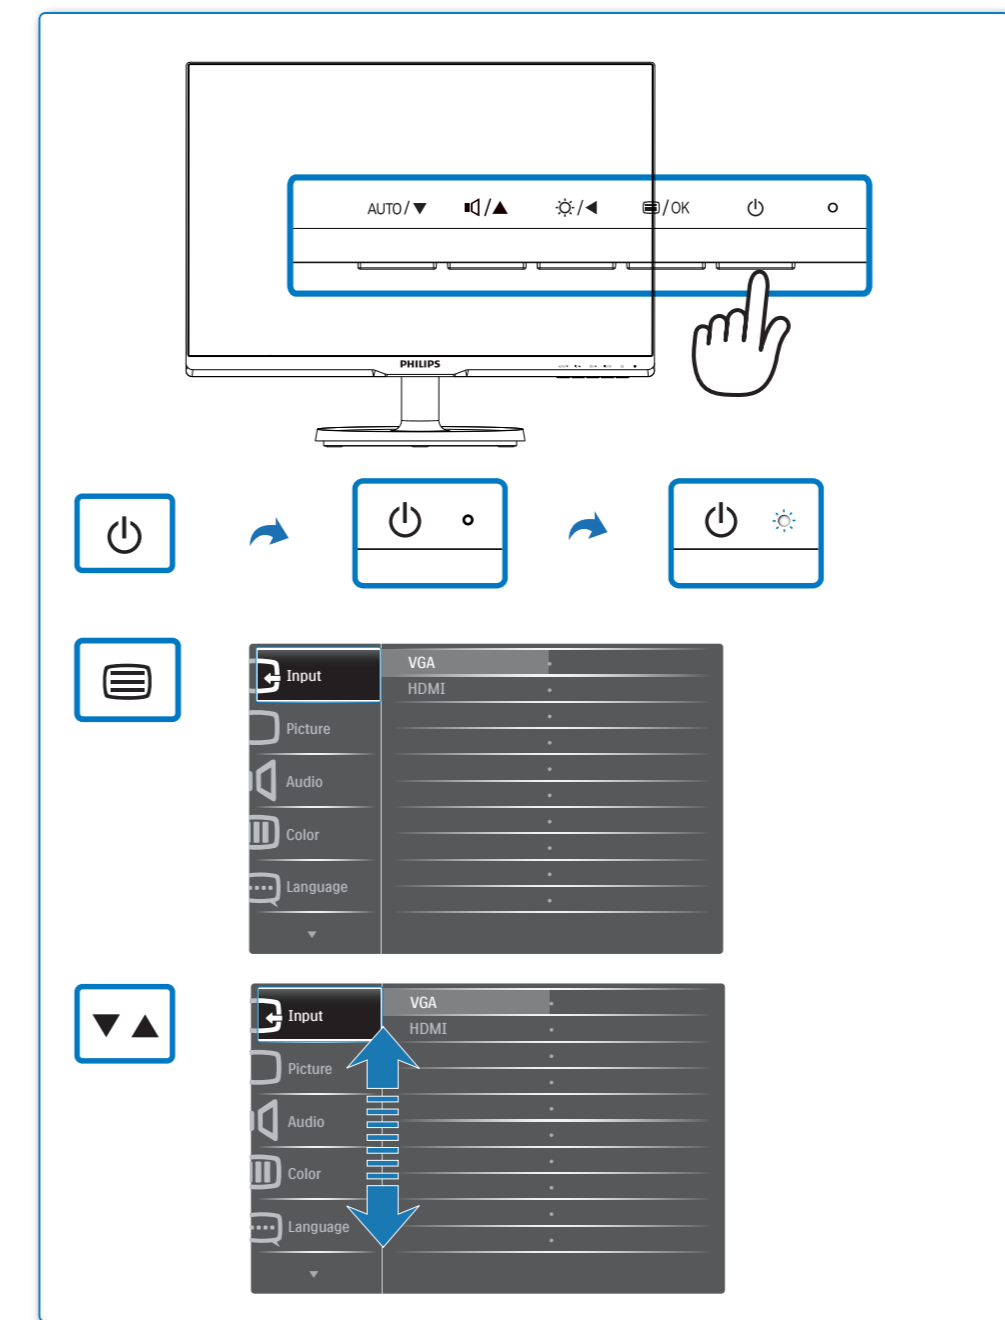

1

2

B

3

OK

Left Arrow

Brightness

Volume