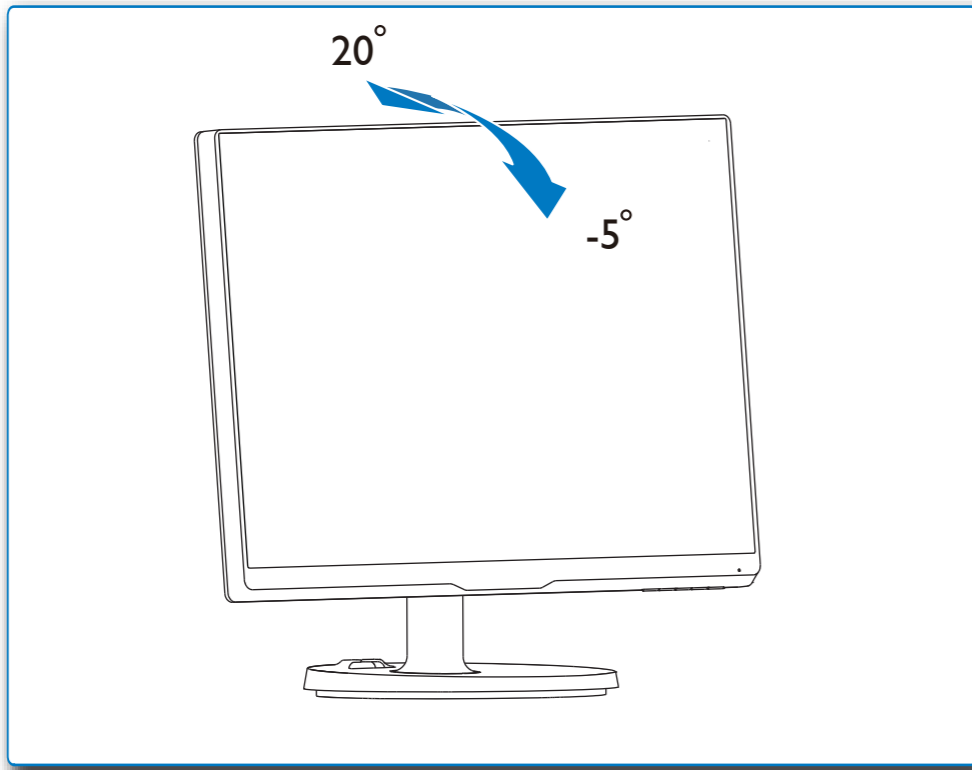

GRAPHIC DEVELOPMENT MMD	
Product name	F41G23M281316A
Project name	236V6 QSG
Project no.	M6236VQ1CHT
Finishing	Folded sheet
Scale	1:1
Size Spreads	594 (W) x 210 (H) mm
Size	148.5 (W) x 210 (H) mm
Operator(s)	
Date amended	2015-02-02
VERSION No.	1
APPROVAL	
QC Lithographer	
Product Manager	
Date Check	
ARTWORK DOCUMENT	
Paper	80gsm White, woodfree coated
Numbers of colours	2C+2C
Pantone 300c	
Spotcolor	
Aftertreatment	
☐ Cropping	
☐ Coating	
☐ Varnishing	
☐ Embossing	
☐ Cutterguide	
☐ Die-cut	
☐ Binding	
☐ Glue	

4

- Need help?
  Online help: www.philips.com/support
- 需要帮助?
  在线帮助: www.philips.com/support
- Besoin d'Aide ?
  Aide en ligne: www.philips.com/support
- 도움이 필요하십니까?
  온라인 도움말: www.philips.com/support
- ¿Necesita ayuda?
  Ayuda en línea: www.philips.com/support
- ヘルプが必要ですか?
  オンラインヘルプ: www.philips.com/support
- Benötigen Sie Hilfe?
  Online-Hilfe: www.philips.com/support
- Yardıma mı ihtiyacınız var?
  Online yardım: www.philips.com/support
- Avete bisogno di aiuto?
  Guida in linea: www.philips.com/support
- Precisa de ajuda?
  Ajuda online: www.philips.com/support
- Потребуєте допомоги?
  Підтримка он-лайн: www.philips.com/support
- मदद चाहिए?
  ऑनलाइन मदद: www.philips.com/support
- Нужна помощь?
  Интерактивная справка: www.philips.com/support
- هل تريد المساعدة?
  للمساعدة عبر الإنترنت: www.philips.com/support

Version: M6236VAQ1T

© 2016 Koninklijke Philips N.V. All rights reserved. Specifications are subject to change without notice. Philips and the Philips Shield Emblem are registered trademarks of Koninklijke Philips N.V. and are used under license from Koninklijke Philips N.V.

www.philips.com

Printed in China

F41G23M181317A----

Register your product and get support at
www.philips.com/welcome

236V6