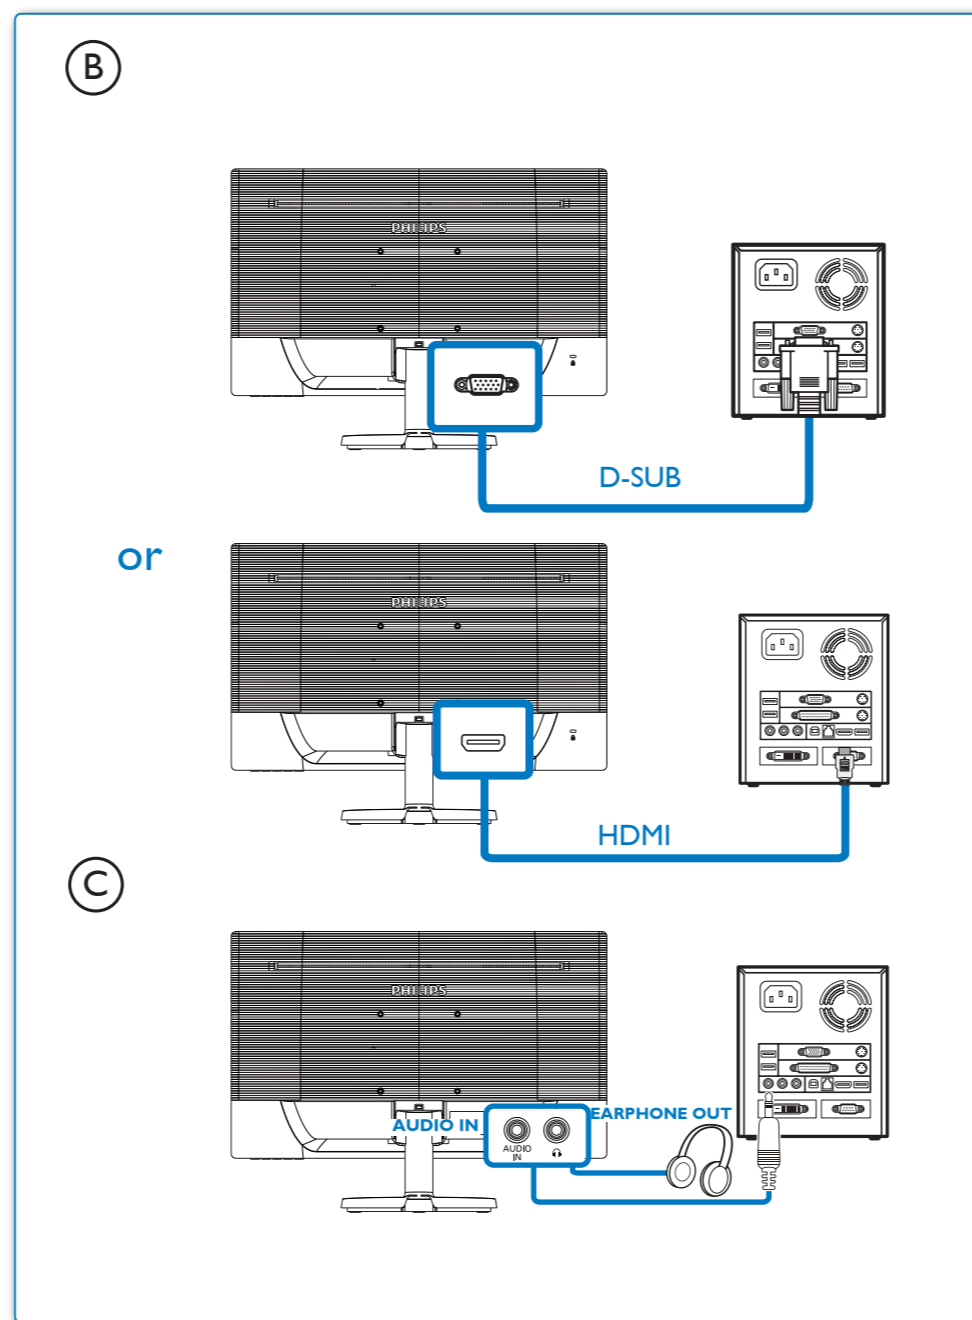

1

2

B

3

OK

Left Arrow

Brightness

Volume