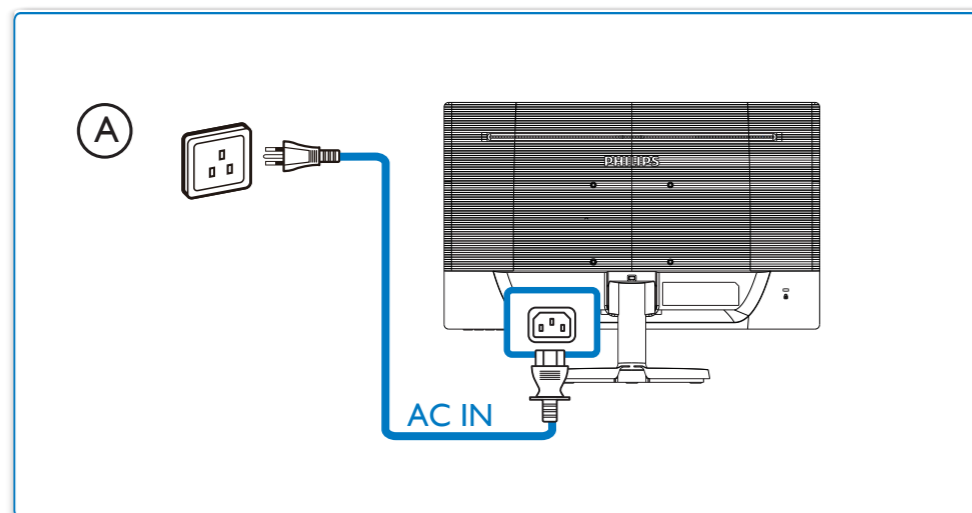

1

2

B

3

OK

Left Arrow

Brightness

Volume