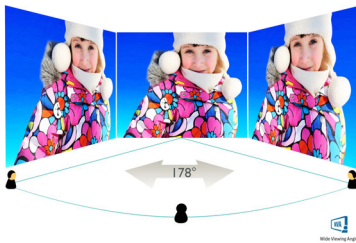

MVA Display Technology

Philips MVA LED display uses an advanced multi-domain vertical alignment technology which gives you super-high static contrast ratios for extra vivid and bright images. While standard office applications are handled with ease, it is especially suitable for photos, web-browsing, movies, gaming, and demanding graphical applications. It's optimized pixel management technology gives you 178/178 degree extra wide viewing angle, resulting in crisp images.