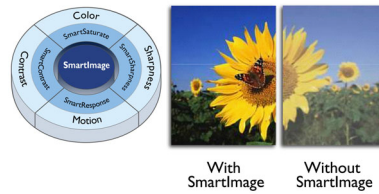

SmartImage

SmartImage is an exclusive leading edge Philips technology that analyzes the content displayed on your screen and gives you optimized display performance. This user friendly interface allows you to select various modes like Office, Photo, Movie, Game, Economy etc., to fit the application in use. Based on the selection, SmartImage dynamically optimizes the contrast, color saturation and sharpness of images and videos for ultimate display performance. The Economy mode option offers you major power savings. All in real time with the press of a single button!