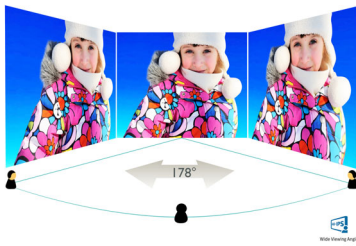

Highlights

AH-IPS technology

AH-IPS displays use an advanced technology which gives you extra wide viewing angles of 178/178 degree, making it possible to view the display from almost any angle. Unlike standard TN panels, AH-IPS displays gives you remarkably crisp images with vivid colors, making it ideal not only for Photos, movies and web browsing, but also for professional applications which demand color accuracy and consistent brightness at all times.