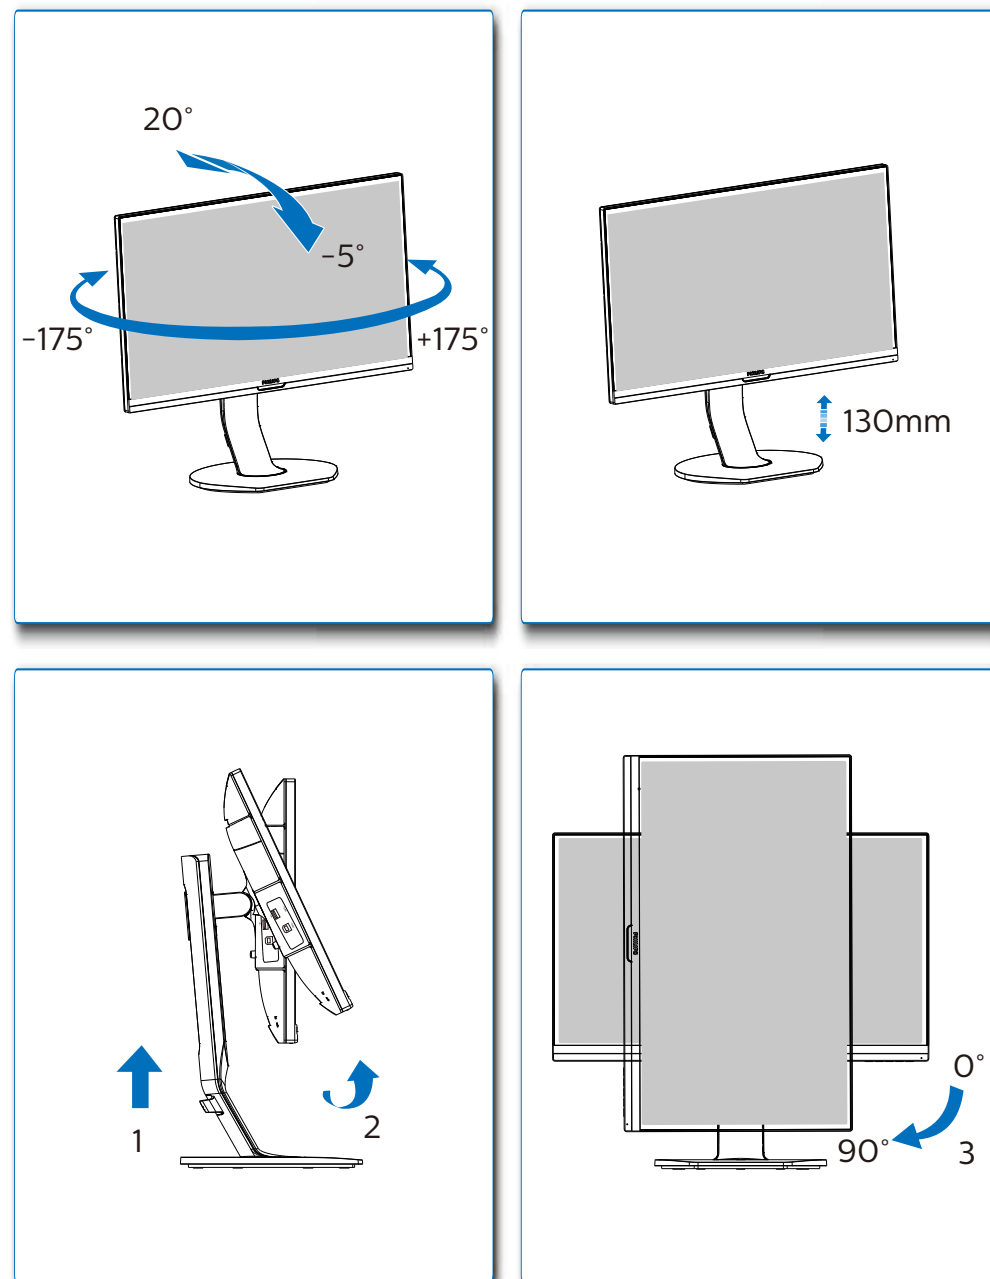

GRAPHIC DEVELOPMENT MMD	
Product name	
Project name	
Project no.	
Finishing	Folded sheet
Scale	1:1
Size Spreads	594 (W) x 210 (H) mm
Size	148.5 (W) x 210 (H) mm
Operator(s)	
Date amended	
VERSION No.	
APPROVAL	
QC Lithographer	
Product Manager	
Date Check	
ARTWORK DOCUMENT	
Paper	80gsm White, woodfree coated
Numbers of colours	2C2C
Spotcolor	
Aftertreatment	
☐ Cropping	
☐ Coating	
☐ Varnishing	
☐ Embossing	
☐ Cutterguide	
☐ Die-cut	
☐ Binding	
☐ Glue	

4