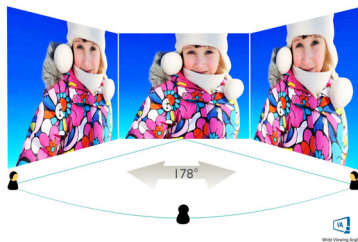

VA display

Philips VA LED display uses an advanced multi-domain vertical alignment technology which gives you super-high static contrast ratios for extra vivid and bright images. While standard office applications are handled with ease, it is

especially suitable for photos, web-browsing, movies, gaming, and demanding graphical applications. It's optimized pixel management technology gives you 178/178 degree extra wide viewing angle, resulting in crisp images.