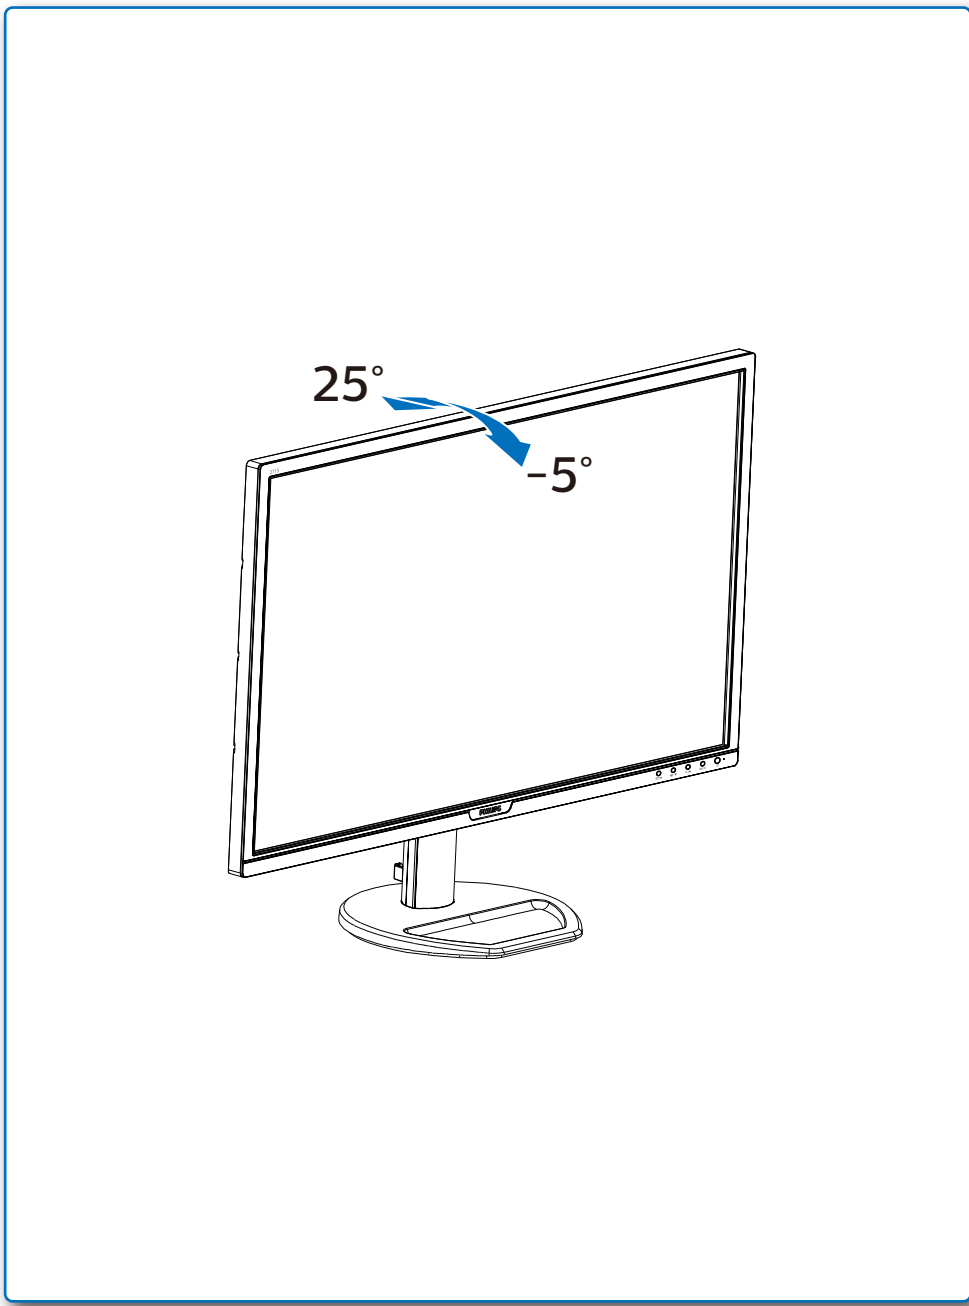

GRAPHIC DEVELOPMENT MMD	
Product name	
Project name	27158-QSG
Project no.	
Finishing	Folded sheet
Scale	1:1
Size Spreads	594 (W) x 210 (H) mm
Size	148.5 (W) x 210 (H) mm
Operator(s)	
Date amended	Jan. 22, 2018
VERSION No.	13
APPROVAL	
QC Lithographer	
Product Manager	
Date Check	
ARTWORK DOCUMENT	
Paper	80gsm White, woodfree coated
Numbers of colours	2C2C
Spotcolor	
Aftertreatment	
☐	Cropping
☐	Coating
☐	Varnishing
☐	Embossing
☐	Cutterguide
☐	Die-cut
☐	Binding
☐	Glue

4

- **EN** Need help?
  Online help: www.philips.com/support
- **SC** 需要帮助?
  在线帮助: www.philips.com/support
- **FR** Besoin d'Aide ?
  Aide en ligne: www.philips.com/support
- **ES** ¿Necesita ayuda?
  Ayuda en línea: www.philips.com/support
- **DE** Benötigen Sie Hilfe?
  Online-Hilfe: www.philips.com/support
- **IT** Avete bisogno di aiuto?
  Guida in linea: www.philips.com/support
- **BR** Precisa ajuda?
  Ajuda online: www.philips.com/support
- **KO** 도움이 필요하신가요?
  온라인 도움말: www.philips.com/support
- **UK** Потребуйте допомоги!
  Підтримка он-лайн: www.philips.com/support
- **RU** Нужна помощь?
  Интерактивная справка: www.philips.com/support
- **TR** Yardıma ihtiyacınız var mı?
  Online yardım: www.philips.com/support
- **HI** क्या सहायता की जरूरत है?
  ऑनलाईन सहायता: www.philips.com/support
- **AR** هل تريد المساعدة?
  www.philips.com/support للمساعدة عبر الإنترنت.
- **JP** ヘルプが必要ですか?
  オンラインヘルプ: www.philips.com/support

Version: M8271SQ1T
© 2018 Koninklijke Philips N.V. All rights reserved.

This product was manufactured and brought to the market by or on behalf of Top Victory Investments Ltd. or one of its affiliates. Top Victory Investments Ltd. is the warrantor in relation to this product. Philips and the Philips Shield Emblem are registered trademarks of Koninklijke Philips N.V. used under license.

Specifications are subject to change without notice.

www.philips.com

Printed in China