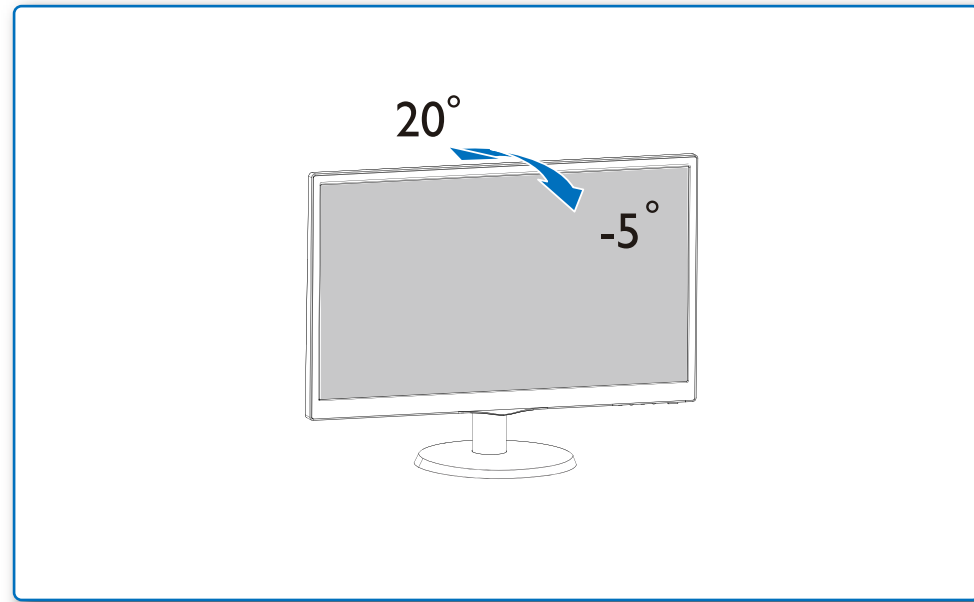

GRAPHIC DEVELOPMENT MMD	
Product name	
Project name	
Project no.	
Finishing	Folded sheet
Scale	1:1
Size Spreads	594 (W) x 210 (H) mm
Size	148.5 (W) x 210 (H) mm
Operator(s)	
Date amended	
VERSION No.	
APPROVAL	
QC Lithographer	
Product Manager	
Date Check	
ARTWORK DOCUMENT	
Paper	80gsm White, woodfree coated
Numbers of colours	2C+2C
Spotcolor	
Aftertreatment	
☐ Cropping	
☐ Coating	
☐ Varnishing	
☐ Embossing	
☐ Cutterguide	
☐ Die-cut	
☐ Binding	
☐ Glue	

4