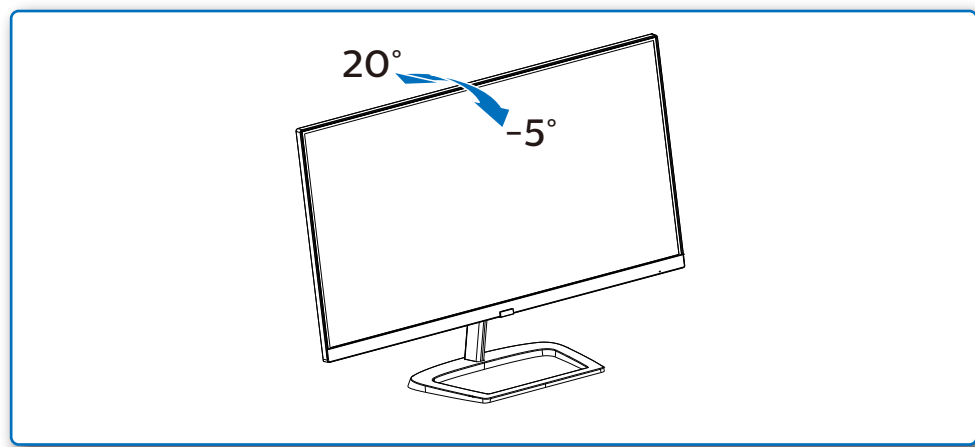

GRAPHIC DEVELOPMENT MMD	
Product name	276E9-QSG
Project no.	
Finishing	Folded sheet
Scale	1:1
Size Spreads	594 (W) x 210 (H) mm
Size	148.5 (W) x 210 (H) mm
Operator(s)	
Date amended	Nov. 29, 2017
VERSION No.	13
APPROVAL	
QC Lithographer	
Product Manager	
Date Check	
ARTW ORK DOCUMENT	
Paper	80gsm White, woodfree coated
Numbers of colours	2C2C
Pantone 300c	
Spotcolor	
Aftertreatment	
☐ Cropping	
☐ Coating	
☐ Varnishing	
☐ Embossing	
☐ Cutterguide	
☐ Die-cut	
☐ Binding	
☐ Glue	

4

EN Need help?
Online help: www.philips.com/support

FR Besoin d'Aide ?
Aide en ligne: www.philips.com/support

ES ¿Necesita ayuda?
Ayuda en línea: www.philips.com/support

DE Benötigen Sie Hilfe?
Online-Hilfe: www.philips.com/support

IT Avete bisogno di aiuto?
Guida in linea: www.philips.com/support

BR Precisa ajuda?
Ajuda online: www.philips.com/support

KO 도움이 필요하신가요?
온라인 도움말: www.philips.com/support

UK Потребуйте допомоги?
Підтримка он-лайн: www.philips.com/support

RU Нужна помощь?
Интерактивная справка:
www.philips.com/support

TR Yardım ihtiyacınız var mı?
Online yardım: www.philips.com/support

HI क्या सहायता की जरूरत है?
ऑनलाइन सहायता: www.philips.com/support

AR هل تريد المساعدة؟
www.philips.com/support

JP ヘルプが必要ですか?
オンラインヘルプ: www.philips.com/support

Version: M926EQ1WWT
© 2018 Koninklijke Philips N.V. All rights reserved.

This product was manufactured and brought to the market by or on behalf of Top Victory Investments Ltd. or one of its affiliates. Top Victory Investments Ltd. is the warrantor in relation to this product. Philips and the Philips Shield Emblem are registered trademarks of Koninklijke Philips N.V. used under license.

Specifications are subject to change without notice.

www.philips.com

Printed in China

PHILIPS

E line

276E9

Quick Start