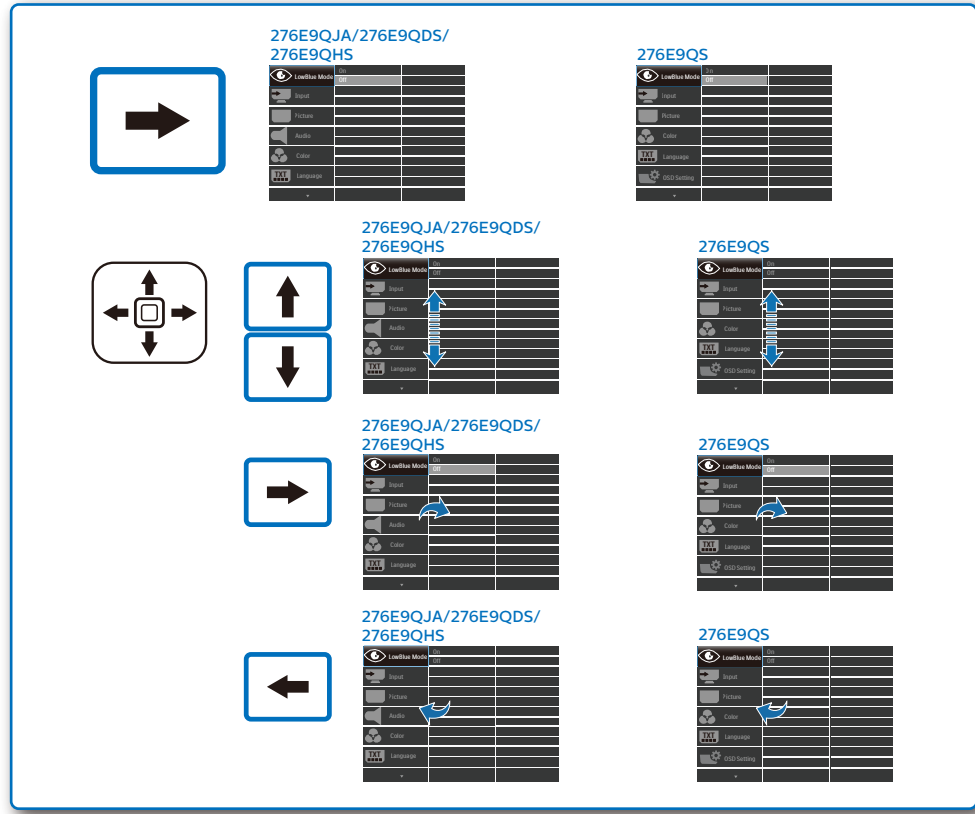

GRAPHIC DEVELOPMENT MMD	
Product name	276E9-QSG
Project no.	
Finishing	Folded sheet
Scale	1:1
Size Spreads	594 (W) x 210 (H) mm
Size	148.5 (W) x 210 (H) mm
Operator(s)	
Date amended	Nov. 29, 2017
VERSION No.	13
APPROVAL	
QC Lithographer	
Product Manager	
Date Check	
ARTW ORK DOCUMENT	
Paper	80gsm White, woodfree coated
Numbers of colours	2C2C
Pantone 300c	
Spotcolor	
Aftertreatment	
<input type="checkbox"/> Cropping	
<input type="checkbox"/> Coating	
<input type="checkbox"/> Varnishing	
<input type="checkbox"/> Embossing	
<input type="checkbox"/> Cutterguide	
<input type="checkbox"/> Die-cut	
<input type="checkbox"/> Binding	
<input type="checkbox"/> Glue	

* Different according to region.
Display design may differ from those illustrated.

1

2

B

C