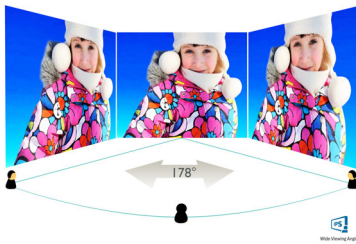

IPS technology

IPS displays use an advanced technology that gives you extra-wide viewing angles of 178/178 degrees, making it possible to view the display from almost any angle. Unlike standard TN panels, IPS displays give you remarkably crisp images with vivid colours, making them ideal not only for Photos, movies and web browsing, but also for professional applications that demand colour accuracy and consistent brightness at all times.