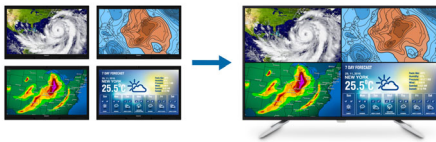

436M6VBRAB/69

Highlights

UltraClear 4K UHD Resolution

These latest Philips displays utilize high performance panels to deliver UltraClear, 4K UHD (3840 x 2160) resolution images. Whether you are demanding professional requiring extremely detailed images for CAD solutions, using 3D graphics applications or a financial wizard working on huge spreadsheets, Philips displays will make your images and graphics come alive.

MultiView technology for 4K

Philips MultiView feature on this expansive 4K UHD display enables you to have up to four systems each shown in Full HD on one screen. You can use the Picture-by-Picture (PbP) for monitoring four systems on one screen for control rooms or security. Or for multiple devices like two notebooks side-by-side simultaneously, making collaboration more productive. Or Picture-in-Picture mode (PiP) watching a live football feed from your set-top box, while working on your PC.