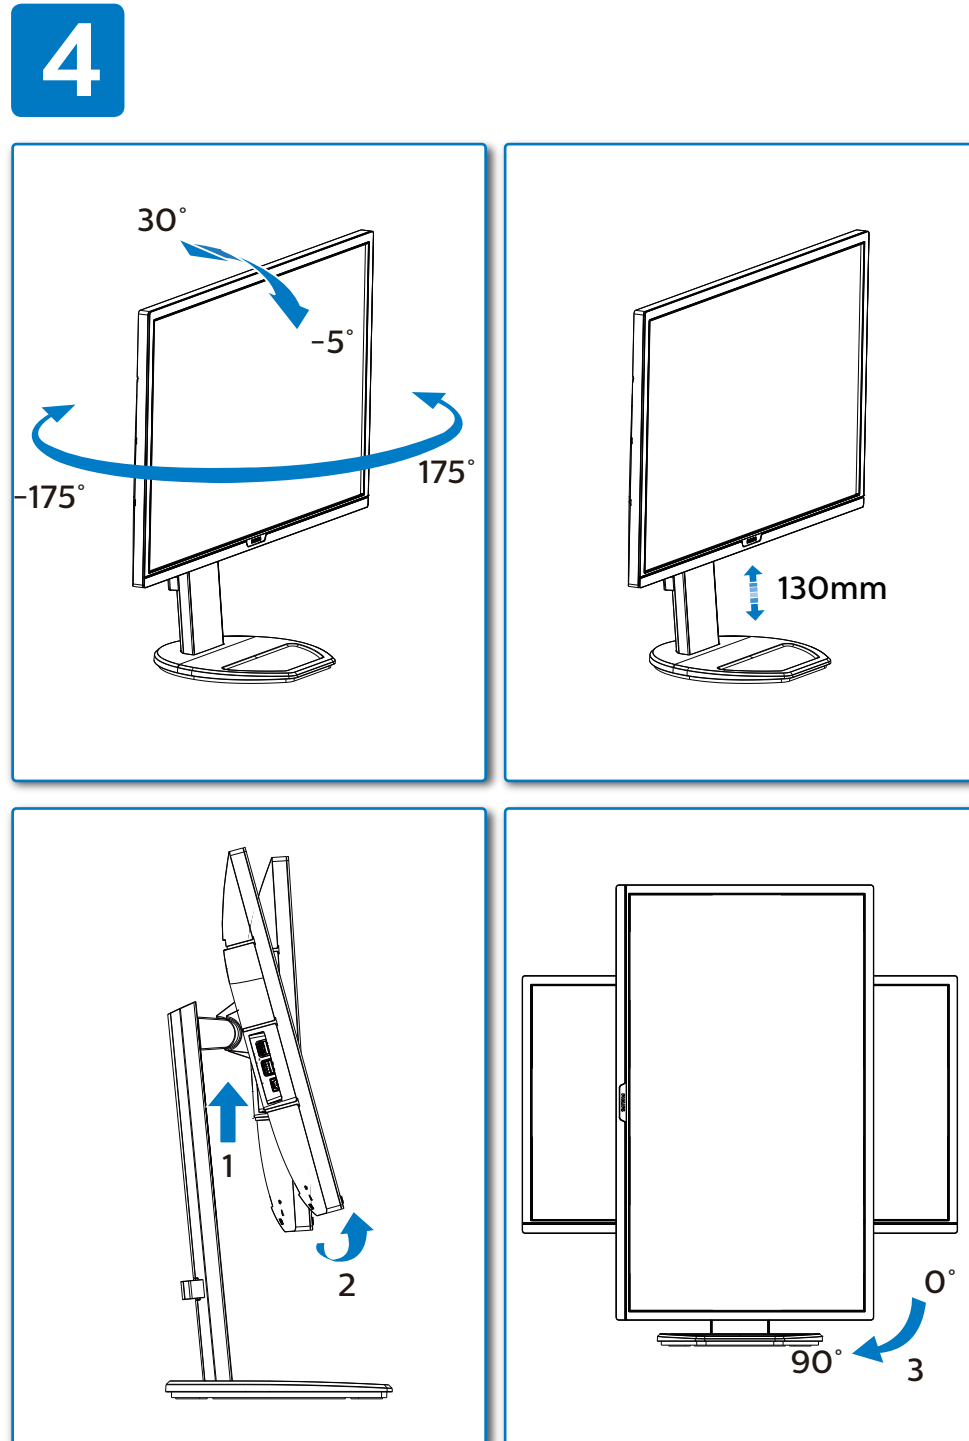

GRAPHIC DEVELOPMENT MMD	
Product name	
Project name	
Project no.	
Finishing	Folded sheet
Scale	1:1
Size Spreads	594 (W) x 210 (H) mm
Size	148.5 (W) x 210 (H) mm
Operator(s)	
Date amended	
VERSION No.	1
APPROVAL	
QC Lithographer	
Product Manager	
Date Check	
ARTWORK DOCUMENT	
Paper	80gsm White, woodfree coated
Numbers of colours	2C2C
Spotcolor	
Aftertreatment	
<input type="checkbox"/> Cropping	
<input type="checkbox"/> Coating	
<input type="checkbox"/> Varnishing	
<input type="checkbox"/> Embossing	
<input type="checkbox"/> Citterguide	
<input type="checkbox"/> Die-cut	
<input type="checkbox"/> Binding	
<input type="checkbox"/> Glue	