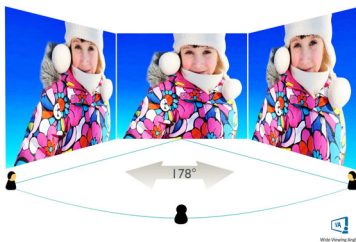

VA display

Philips' VA LED display uses an advanced multi-domain vertical alignment technology that gives you super-high static contrast ratios for extra-vivid and bright images. While standard office applications are handled with ease, it is

especially suitable for photos, web browsing, films, gaming and demanding graphical applications. Its optimised pixel management technology gives you a 178/178-degree extra-wide viewing angle, resulting in crisp images.