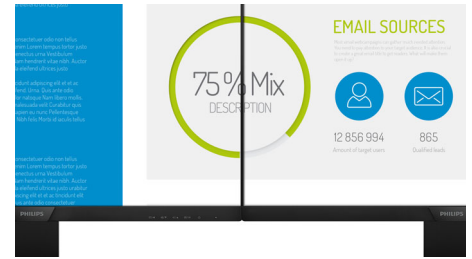

Ultra-narrow Border

The new Philips displays feature ultra-narrow borders which allow for minimal distractions and maximum viewing size. Especially suited for multi-display or tiling setups like gaming, graphic design and professional applications, the ultra-narrow border display gives you the feeling of using one large display.