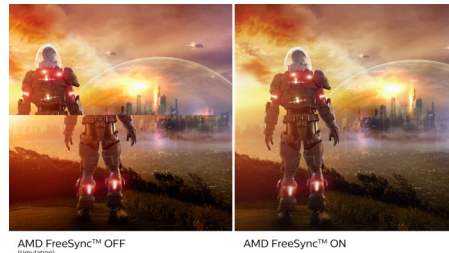

Ultra-smooth gaming

Gaming shouldn't be a choice between choppy gameplay or broken frames. With the new Philips monitor it doesn't have to be. Get fluid, artefact-free performance at virtually any frame rate with AMD FreeSync™ technology, smooth, quick refresh and ultra-fast response time.

Built-in stereo speakers

A pair of high-quality stereo speakers built into a display device. They may be visible front firing, or invisible down firing, top firing, rear firing etc. depending on model and design.