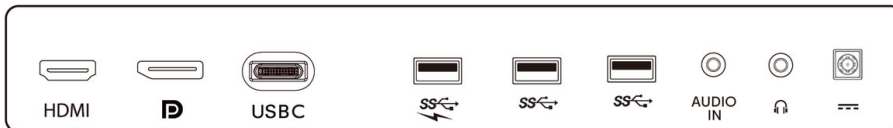

sRGB, Windows 10 / 8.1 / 8 / 7

Stand

- Height adjustment: 180 mm
- Swivel: -170/170 degree
- Tilt: -5/20 degree

Power

- On mode: 67.09 W (typ.)
- Standby mode: < 0.5 W (typ.)
- Off mode: < 0.3 W (typ.)
- Power LED indicator: Operation - White, Standby mode- White (blinking)
- Power supply: External, 100-240VAC, 50-60Hz

Dimensions

- Product with stand (mm): 810 x 621 x 311 mm
- Product without stand (mm): 810 x 369 x 98 mm
- Packaging in mm (WxHxD): 944 x 578 x 224 mm

Weight

- Product with stand (kg): 9.60 kg
- Product without stand (kg): 6.60 kg
- Product with packaging (kg): 14.88 kg

Operating conditions

- Temperature range (operation): 0°C to 40°C °C
- Temperature range (storage): -20°C to 60°C °C
- Relative humidity: 20%-80 %
- Altitude: Operation: +12,000ft (3,658m), Non-operation: +40,000ft (12,192m)
- MTBF: 50,000 (Excluding backlight) hour(s)

Sustainability

- Environmental and energy: RoHS, Lead-free, Mercury Free, WEEE
- Recyclable packaging material: 100 %

Compliance and standards

- Regulatory Approvals: CE Mark, CU-EAC, RCM, CB, GS, TUV/ISO9241-307, SEMKO, MEPS

Cabinet

- Color: Black
- Foot: Black / Silver
- Finish: Texture

Issue date 2018-10-31

Version: 4.0.1

12 NC: 8670 001 54595
EAN: 87 12581 75253 8

© 2018 Koninklijke Philips N.V.
All Rights reserved.

Specifications are subject to change without notice.
Trademarks are the property of Koninklijke Philips N.V.
or their respective owners.

www.philips.com

* Radius of the arc of the display curvature in mm
* The maximum resolution works for either HDMI, DP or USB-C input.
* For Video transmission via USB-C, your Notebook/device must support USB-C DP Alt mode
* Activities such as screen sharing, on-line streaming video and audio over the Internet can impact your network performance. Your hardware, network bandwidth and its performance will determine overall audio and video quality.
* For USB-C power and charging function, your Notebook/device must support USB-C standard Power Delivery specifications. Please check with your Notebook user manual or manufacturer for more details.
* Response time value equal to SmartResponse
* NTSC Area based on CIE1976
* sRGB Area based on CIE 1931
* Cannot support USB-C vs HDMI for PIP/PBP at the same time
* The monitor may look different from feature images.