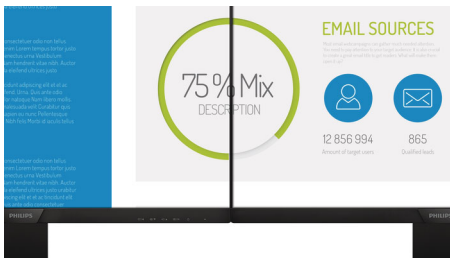

UltraNarrow Border

The new Philips displays feature ultra-narrow borders which allow for minimal distractions and maximum viewing size. Especially suited for multi-display or tiling setup like gaming, graphic design and professional applications, the ultra-narrow border display gives you the feeling of using one large display.