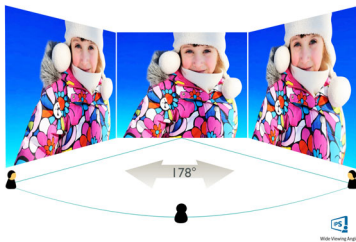

IPS technology

IPS displays use an advanced technology that gives you extra-wide viewing angles of 178/178 degrees, making it possible to view the display from almost any angle. Unlike standard TN panels, IPS displays give you remarkably crisp images with vivid colours, making them ideal not only for Photos, movies and web browsing, but also for professional applications that demand colour accuracy and consistent brightness at all times.