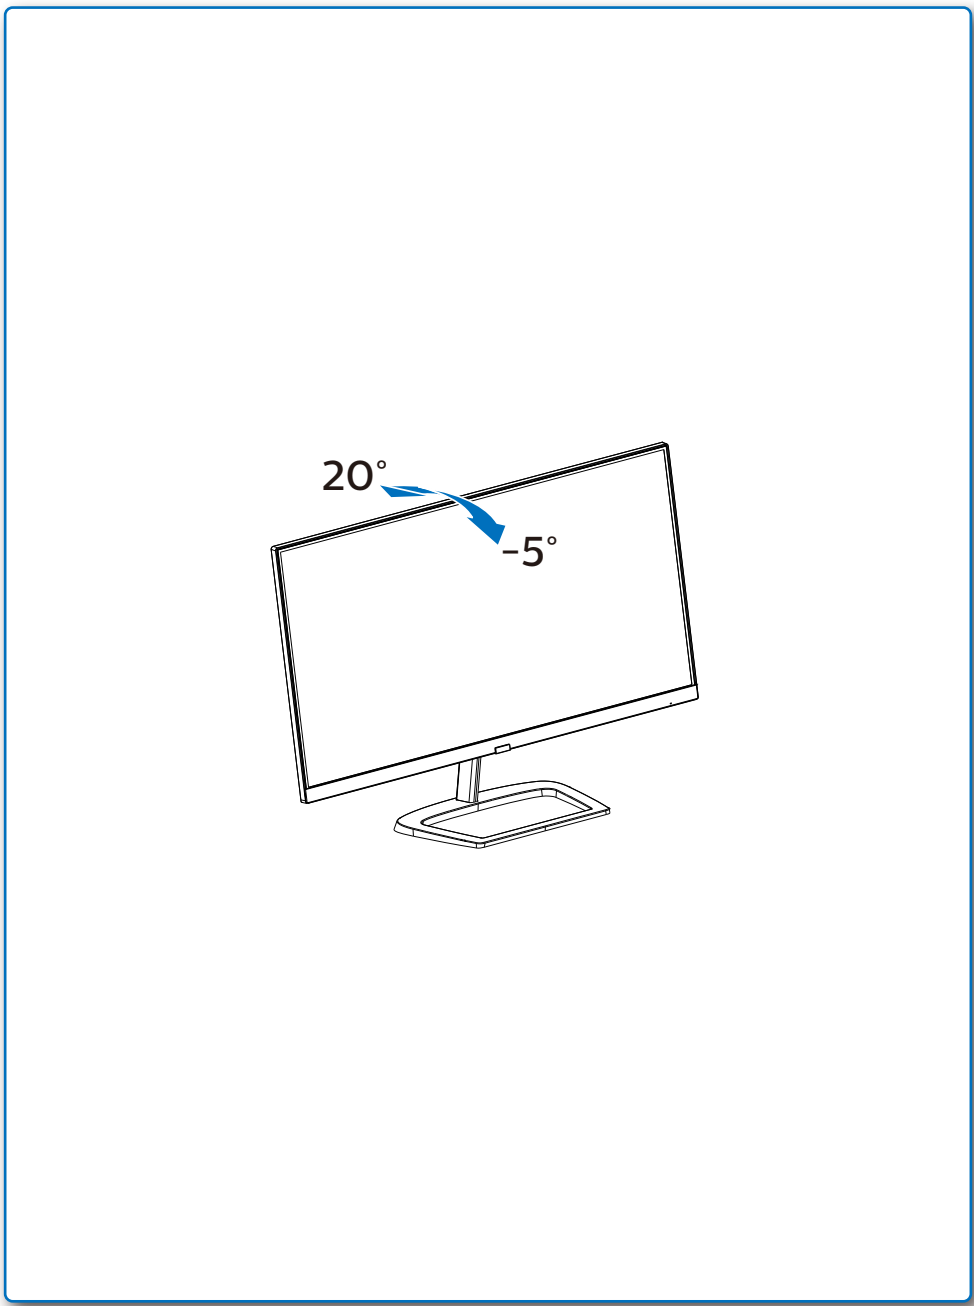

GRAPHIC DEVELOPMENT MMD	
Product name	246E9-QSG
Project name	246E9-QSG
Project no.	
Finishing	Folded sheet
Scale	1:1
Size Spreads	594 (W) x 210 (H) mm
Size	148.5 (W) x 210 (H) mm
Operator(s)	
Date amended	Jan. 19, 2018
VERSION No.	13
APPROVAL	
QC Lithographer	
Product Manager	
Date Check	
ARTWORK DOCUMENT	
Paper	80gsm White, woodfree coated
Numbers of colours	2C2C
Spotcolor	
Aftertreatment	
☐	Cropping
☐	Coating
☐	Varnishing
☐	Embossing
☐	Cutterguide
☐	Die-cut
☐	Binding
☐	Glue

4