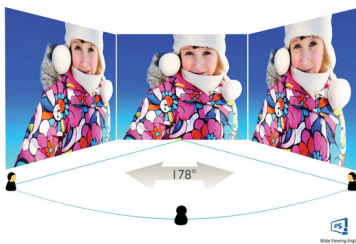

IPS technology

IPS displays use an advanced technology that gives you extra-wide viewing angles of 178/178 degrees, making it possible to view the display from almost any angle. Unlike standard TN panels, IPS displays give you remarkably crisp images with vivid colours, making them ideal not only for Photos, movies and web browsing, but also for professional applications that demand colour accuracy and consistent brightness at all times.