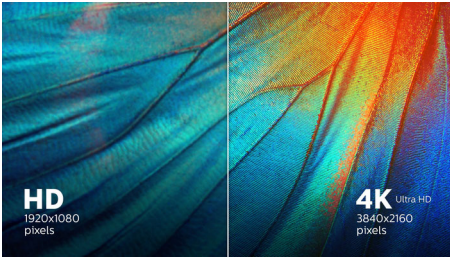

Philips Brilliance
4K Ultra HD LCD display

43 (42.51"/108 cm diag.)
3840 x 2160 (4K UHD)

Brilliance

BDM4350UC

4K Ultra High Definition

See the big picture with all the details

The expansive 43" class Ultra HD Professional Philips display gives you the room to spread out, see the big picture and all the details in 4K Ultra High Definition (four times the resolution of full HD).

PHILIPS

4K Ultra HD LCD display
43 (42.51"/108 cm diag.) 3840 x 2160 (4K UHD)

BDM4350UC/01

Highlights

UltraClear 4K UHD Resolution

These Philips displays utilise high-performance panels to deliver UltraClear, 4K UHD (3840 x 2160) resolution images. Whether you are a demanding professional requiring extremely detailed images for CAD solutions, a user of 3D graphics applications or a financial wizard working on huge spreadsheets, Philips displays will make your images and graphics come alive.