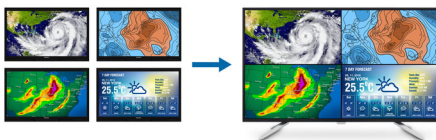

MultiView technology for 4K

Philips MultiView feature on this expansive 4K UHD display enables you to have up to four

systems each shown in Full HD on one screen. You can use Picture-by-Picture (PbP) to monitor four systems on one screen for control rooms or security. Or for multiple devices like two notebooks side-by-side simultaneously, making collaboration more productive. Or Picture-in-Picture mode (PiP) watching a live football feed from your set-top box, while working on your PC.