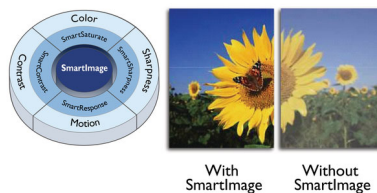

SmartImage

SmartImage is an exclusive leading edge Philips technology that analyses the content displayed on your screen and optimises your display performance. This user-friendly interface allows you to select various modes, like Office, Photo, Movie, Game, Economy etc., to fit the application in use. Based on the selection, SmartImage dynamically optimises the contrast, colour saturation and sharpness of images and videos for ultimate display

performance. The Economy mode option offers you major power savings. All in real time at the touch of a single button!

7-Watt Speakers

A pair of high-quality stereo speakers built into a display device. They may be visible front firing, or invisible down firing, top firing, rear firing etc. depending on model and design.

USB 3.0 Hub with FastCharge

Super Speed USB 3.0 deploys 5.0 gbit/s transfer rate, which is about 10 times faster than USB 2.0 standard, significantly reducing data transfer time to save you time and money. With more bandwidth, super speed transfer rates, better power management and superior overall performance, USB 3.0 sets the latest global standard and allows you to use large capacity storage devices. Now you don't have to wait so long for devices to charge. New FastCharge enables quick charging to charge and go. USB 3.0 is also backward compatible with USB 2.0 devices.

SmartConnect for 4K

These Philips displays come equipped with the most advanced multi connections like VGA, Display Port and universal HDMI connector, enabling you to enjoy high resolution uncompressed video and audio content. New DisplayPort and HDMI 2.0 connection now enables full 4K resolution at 60 Hz for smooth visuals. USB connections ensure that you can have super speed data transfers with global connectivity. Regardless of what source you use, you can rest assured that this Philips display will ensure your investment is not made obsolete any time soon!