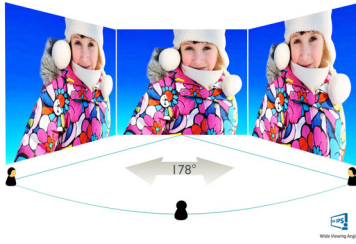

Highlights

AH-IPS technology

AH-IPS displays use an advanced technology which gives you extra wide viewing angles of 178/178 degree, making it possible to view the display from almost any angle. Unlike standard TN panels, AH-IPS displays gives you remarkably crisp images with vivid colors, making it ideal not only for Photos, movies and web browsing, but also for professional applications which demand color accuracy and consistent brightness at all times.