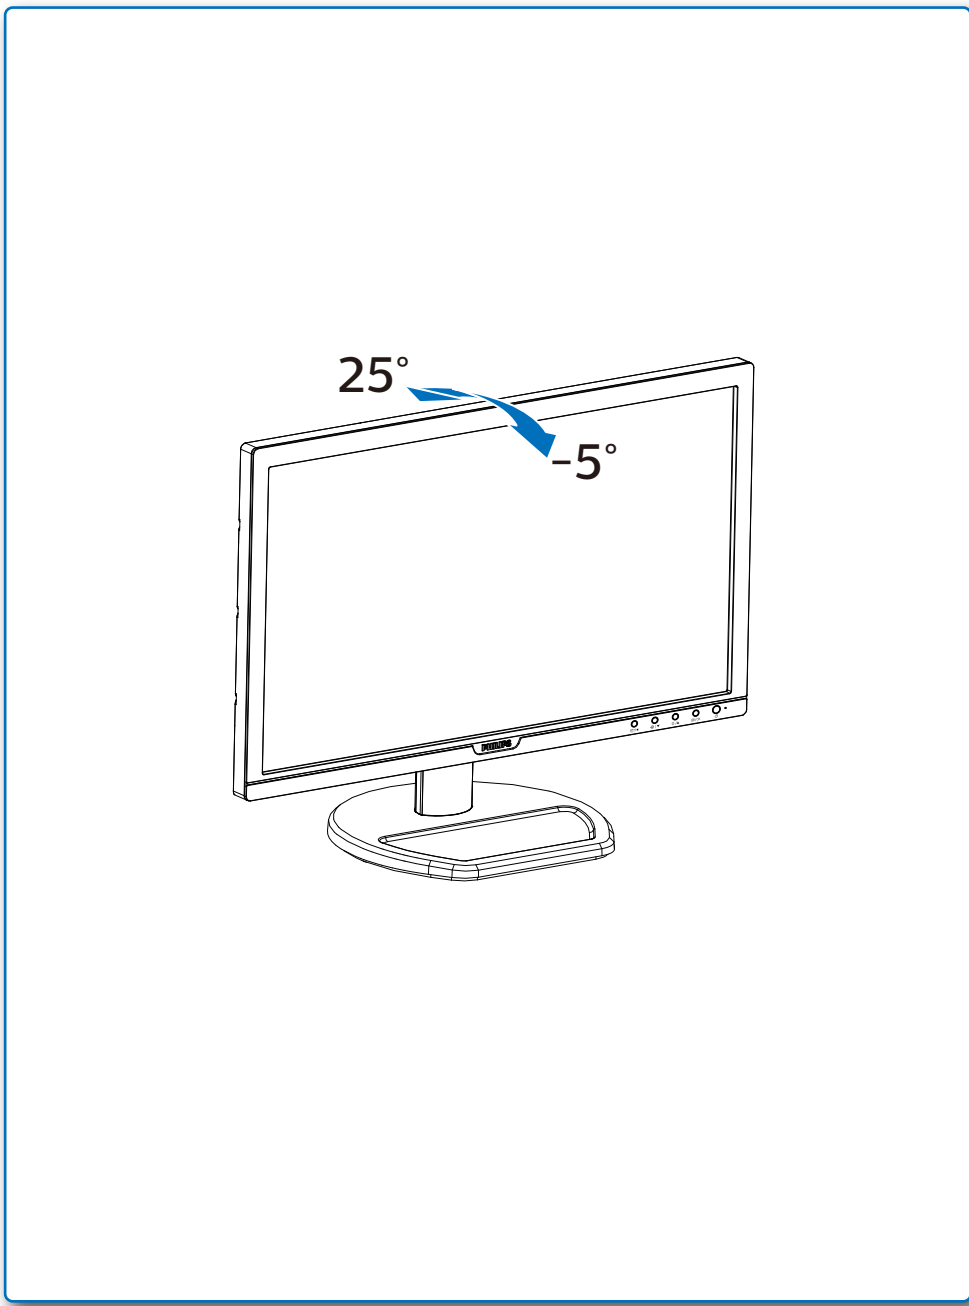

GRAPHIC DEVELOPMENT MMD	
Product name	
Project name	QSG
Project no.	
Finishing	Folded sheet
Scale	1:1
Size Spreads	594 (W) x 210 (H) mm
Size	148.5 (W) x 210 (H) mm
Operator(s)	
Date amended	Feb. 27, 2018
VERSION No.	13
APPROVAL	
QC Lithographer	
Product Manager	
Date Check	
ARTWORK DOCUMENT	
Paper	80gsm White, woodfree coated
Numbers of colours	2C+2C
Spotcolor	
Aftertreatment	
☐ Cropping	
☐ Coating	
☐ Varnishing	
☐ Embossing	
☐ Cutterguide	
☐ Die-cut	
☐ Binding	
☐ Glue	

4