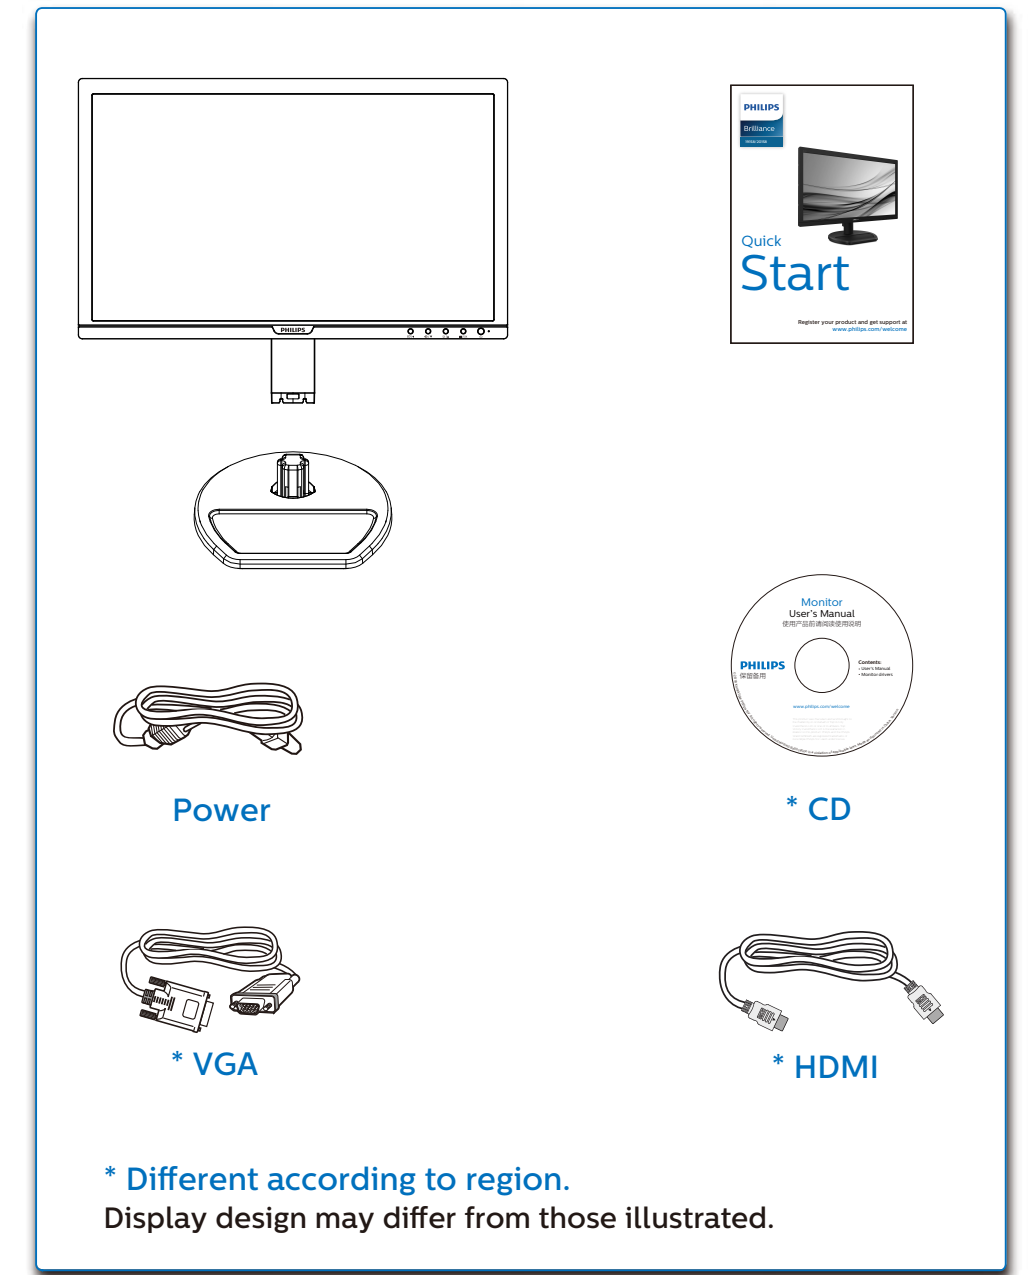

GRAPHIC DEVELOPMENT MMD	
Product name	
Project name	QSG
Project no.	
Finishing	Folded sheet
Scale	1:1
Size Spreads	594 (W) x 210 (H) mm
Size	148.5 (W) x 210 (H) mm
Operator(s)	
Date amended	Feb. 27, 2018
VERSION No.	13
APPROVAL	
QC Lithographer	
Product Manager	
Date Check	
ARTWORK DOCUMENT	
Paper	80gsm White, woodfree coated
Numbers of colours	2C+2C
Spotcolor	
Aftertreatment	
☐ Cropping	
☐ Coating	
☐ Varnishing	
☐ Embossing	
☐ Cutterguide	
☐ Die-cut	
☐ Binding	
☐ Glue	

4

EN Need help?

Online help: www.philips.com/support

SC 需要帮助?

在线帮助: www.philips.com/support

FR Besoin d'Aide ?

Aide en ligne: www.philips.com/support

ES ¿Necesita ayuda?

Ayuda en línea: www.philips.com/support

DE Benötigen Sie Hilfe?

Online-Hilfe: www.philips.com/support

IT Avete bisogno di aiuto?

Guida in linea: www.philips.com/support

BR Precisa ajuda?

Ajuda online: www.philips.com/support

KO 도움이 필요하신가요?

온라인 도움말: www.philips.com/support

UK Потребуйте допомоги?

Підтримка он-лайн: www.philips.com/support

RU Нужна помощь?

TR Yardıma ihtiyacınız var mı?

Online yardım: www.philips.com/support

HI क्या सहायता की जरूरत है?

ऑनलाइन सहायता: www.philips.com/support

AR هل تريد المساعدة؟

www.philips.com/support للمساعدة عبر الإنترنت.

JP ヘルプが必要ですか?

オンラインヘルプ: www.philips.com/support

Version: M8191201SQ1T

© 2018 Koninklijke Philips N.V. All rights reserved.

This product was manufactured and brought to the market by or on behalf of Top Victory Investments Ltd. or one of its affiliates. Top Victory Investments Ltd. is the warrantor in relation to this product. Philips and the Philips Shield Emblem are registered trademarks of Koninklijke Philips N.V. used under license.

Specifications are subject to change without notice.

www.philips.com

Printed in China

PHILIPS

Brilliance

19158/20158