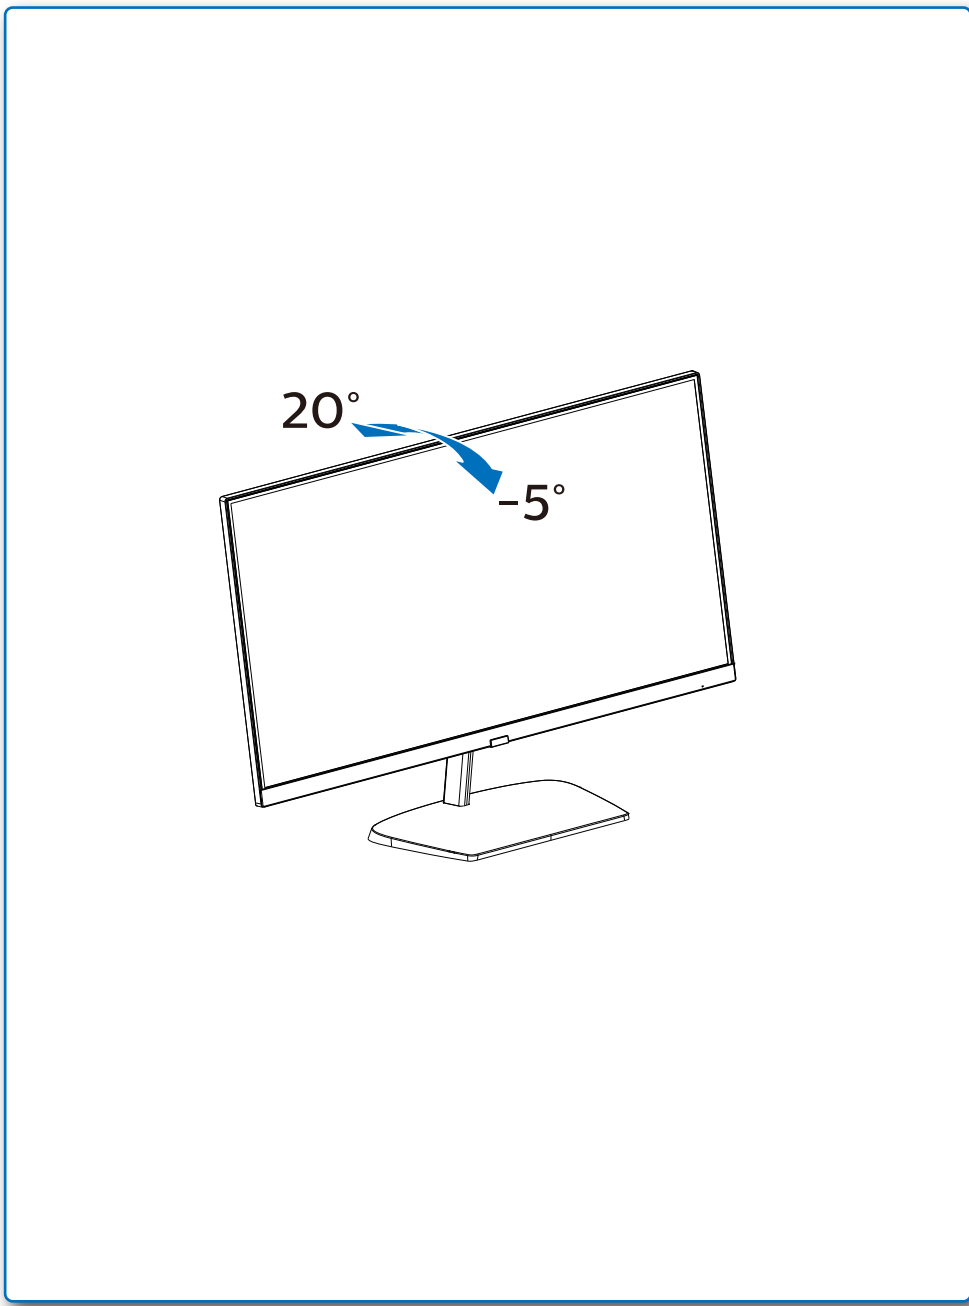

GRAPHIC DEVELOPMENT MMD	
Product name	
Project name	243E9/247E9-QSG
Project no.	
Finishing	Folded sheet
Scale	1:1
Size Spreads	594 (W) x 210 (H) mm
Size	148.5 (W) x 210 (H) mm
Operator(s)	
Date amended	Jan. 19, 2018
VERSION No.	13
APPROVAL	
QC Lithographer	
Product Manager	
Date Check	
ARTWORK DOCUMENT	
Paper	80gsm White, woodfree coated
Numbers of colours	2C+2C
Spotcolor	
Aftertreatment	
☐	Cropping
☐	Coating
☐	Varnishing
☐	Embossing
☐	Cutterguide
☐	Die-cut
☐	Binding
☐	Glue

4